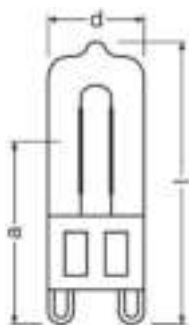

#### Dimensions & weight

Diameter	14.0 mm
Length	43.0 mm
Light center length (LCL)	22.0 mm
Overall length	43.0 mm
Outer bulb	T13,3
Product weight	3.20 g
Maximum diameter	14.0 mm