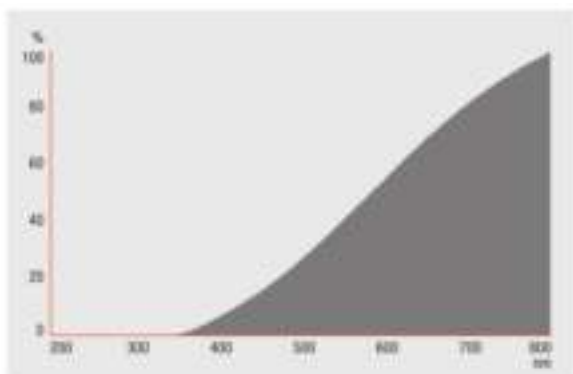

Product datasheet

Light Distribution

HAL_HV_UVS

Logistical Data

Product code	Product description	Packaging unit (Pieces/Unit)	Dimensions (length x width x height)	Volume	Gross weight
4008321945334	HALOPIN PRO 48 W 230 V G9	Shipping carton box 20 Pieces Folding carton box	144 mm x 55 mm x 118 mm	0.93 dm³	132.00 g

The mentioned product code describes the smallest quantity unit which can be ordered. One shipping unit can contain one or more single products. When placing an order, for the quantity please enter single or multiples of a shipping unit.

Disclaimer

Subject to change without notice. Errors and omission excepted. Always make sure to use the most recent release.