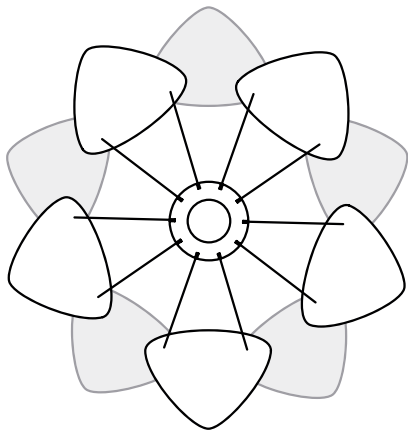

# SILVIA

lampshade | user guide

UMAGE

E27/E26

A

MAX 15W LED BULB

FOLLOW US ON SOCIAL MEDIA

@umagedesign | #umagedesign | umage.com

UMAGE

220523