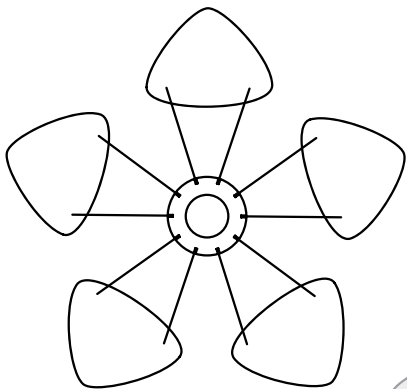

# SILVIA

lampshade | user guide

UMAGE

E27/E26

A

MAX 15W LED BULB

FOLLOW US ON SOCIAL MEDIA

@umagedesign | #umagedesign | umage.com

UMAGE

220523