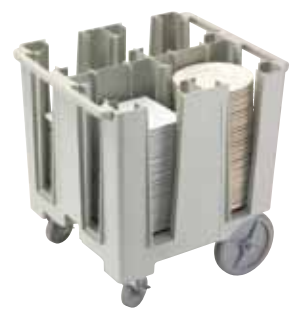

Colors: Black (110), Slate Blue (401), Dark Brown (131), Speckled Gray (480).

Casters: 5" (12,7 cm), two swivel with brakes and two 10" (25,4 cm) Wheels.

VERSA DISH CADDIES

	DCS950	DCS1125
CODE	DCS950	DCS1125
PLATE SIZE RANGE (ROUNDS)	8³/₈" - 9¹/₂" (21,3 - 24,1 cm)	9⁵/₈" - 11¹/₄" (24,4 - 28,6 cm)
PLATE SIZE RANGE (SQUARES)	7¹/₄" - 8" (18,4 - 20,5 cm)	8³/₈" - 9¹/₂" (21,3 - 24,1 cm)
COLUMNS PER CADDY	5, 45-60 plates per col.	4, 45-60 plates per col.
OVERALL DIMENSIONS	27" x 30¹/₂" x 31³/₄"	27" x 30¹/₂" x 31³/₄"
W x L x H	69 x 78 x 81 cm	69 x 78 x 81 cm
CASE LBS. (CUBE)	89.5 (16.64)	89 (16.64)
CASE KG (CUBE M³)	40,65 (0,47)	40,45 (0,47)