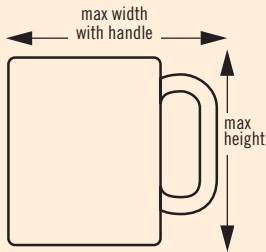

Camrack® Full and Half Size Cup Racks

Camrack Cup racks are available in 2 compartment sizes and up to 3 different heights.

To find the right Camrack for your cup, please visit www.cambro.com/mycamracks

Choose the correct Camrack:

1. Measure the **maximum diameter** of the mug or cup, including the handle, to determine the number of compartments.
2. Measure the **maximum height** of the mug or cup to the top edge of the rim to determine the compartment height.