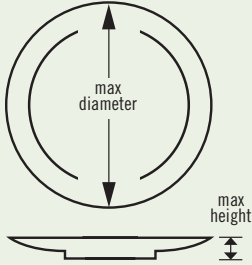

Camrack® Full and Half Size PlateSafe® Racks

PlateSafe racks are available in 13 different styles of configurations for dinnerware from 4" to 12½" in diameter.

To find the right Camrack for your dinnerware, please visit
www.cambro.com/mycamracks

Choose the correct Camrack:

1. Measure the **maximum diameter** of the dinnerware to determine the height of the PlateSafe Camrack.
2. Measure the **maximum height** of the dinnerware to determine the number of compartments.