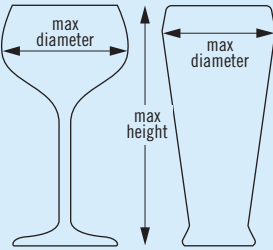

# Camrack® Full Size Glass Racks

Available in 7 compartment sizes and up to 12 different heights, there is a Camrack that will fit any type of stemware or tumbler.

To find the right Camrack for your glassware, please visit  
[www.cambro.com/mycamracks](http://www.cambro.com/mycamracks)

## Choose the correct Camrack:

1. Measure the **maximum diameter** of the glass (stemware or tumbler) to determine the number of compartments.
2. Measure the **maximum height** of the glass (stemware or tumbler) to the top edge of the rim to determine the compartment height.