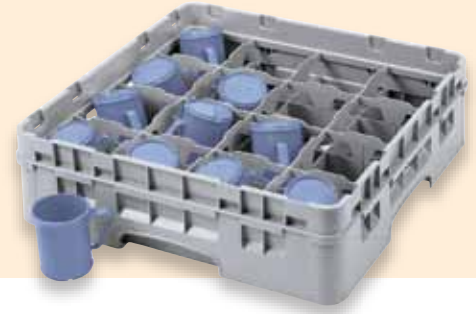

16 COMPARTMENT

$4\frac{3}{8}'' \times 4\frac{3}{8}''$

11,1 x 11,1 cm

COMPARTMENT DIMENSIONS

MAXIMUM HEIGHT	$2\frac{5}{8}''$ 6,6 cm	$4\frac{1}{4}''$ 10,7 cm	$5\frac{7}{8}''$ 14,9 cm
CODE	16C258	16C414	16C578
CASE PACK	6	5	4
CASE LBS. (CUBE)	28,78 (4,81)	32,48 (6,93)	32,86 (6,93)
CASE KG (CUBE M³)	13,05 (0,136)	14,73 (0,196)	14,91 (0,196)
RACK DIMENSION	$19\frac{3}{4}'' \times 19\frac{3}{4}'' \times 4''$ 50 x 50 x 10,1 cm	$19\frac{3}{4}'' \times 19\frac{3}{4}'' \times 5\frac{5}{8}''$ 50 x 50 x 14,3 cm	$19\frac{3}{4}'' \times 19\frac{3}{4}'' \times 7\frac{1}{4}''$ 50 x 50 x 18,4 cm

20 COMPARTMENT

$4\frac{3}{8}'' \times 3\frac{1}{2}''$

11,1 x 8 cm

COMPARTMENT DIMENSIONS

MAXIMUM HEIGHT	$2\frac{5}{8}''$ 6,6 cm	$4\frac{1}{4}''$ 10,7 cm
CODE	20C258	20C414
CASE PACK	6	5
CASE LBS. (CUBE)	29,28 (4,81)	32,53 (6,93)
CASE KG (CUBE M³)	13,28 (0,136)	14,76 (0,196)
RACK DIMENSION	$19\frac{3}{4}'' \times 19\frac{3}{4}'' \times 4''$ 50 x 50 x 10,1 cm	$19\frac{3}{4}'' \times 19\frac{3}{4}'' \times 5\frac{5}{8}''$ 50 x 50 x 14,3 cm

8 COMPARTMENT

$4\frac{1}{8}'' \times 4\frac{7}{16}''$

10,4 x 11,2 cm

COMPARTMENT DIMENSIONS

MAXIMUM HEIGHT	$2\frac{5}{8}''$ 6,6 cm	$4\frac{1}{4}''$ 10,7 cm
CODE	8HC258	8HC414
CASE PACK	6	5
CASE LBS. (CUBE)	16,15 (2,76)	18,66 (3,27)
CASE KG (CUBE M³)	7,32 (0,078)	8,46 (0,093)
RACK DIMENSION	$19\frac{3}{4}'' \times 9\frac{7}{8}'' \times 4''$ 50 x 25 x 10,1 cm	$19\frac{3}{4}'' \times 9\frac{7}{8}'' \times 5\frac{5}{8}''$ 50 x 25 x 14,3 cm

10 COMPARTMENT

$4\frac{1}{8}'' \times 3\frac{1}{2}''$

10,4 x 8,8 cm

COMPARTMENT DIMENSIONS

MAXIMUM HEIGHT	$2\frac{5}{8}''$ 6,6 cm	$4\frac{1}{4}''$ 10,7 cm
CODE	10HC258	10HC414
CASE PACK	6	5
CASE LBS. (CUBE)	16,73 (2,76)	19,76 (3,27)
CASE KG (CUBE M³)	7,59 (0,078)	8,96 (0,093)
RACK DIMENSION	$19\frac{3}{4}'' \times 9\frac{7}{8}'' \times 4''$ 50 x 25 x 10,1 cm	$19\frac{3}{4}'' \times 9\frac{7}{8}'' \times 5\frac{5}{8}''$ 50 x 25 x 14,3 cm