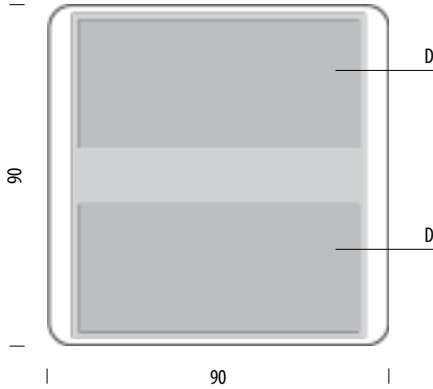

GAZZDA

Ena coffee table

Product sheet

design by
Salih Teskeredžić

Ena coffee table 90 x 90

Body / base Solid oak, Fronts MDF

Basic info

Design Salih Teskeredžić

Product size W: 90, D: 90, H: 35

Packaging W: 96, D: 96, H: 13

Volume 0,12 m³

Net weight 34,3 kg

Gross weight 36 kg

Item no. 020

Assembly 15 min / 2 persons

Internal storage	Width	Depth	Height
D - Drawer	74	34	4