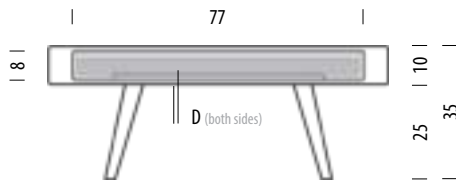

GAZZDA

Ena coffee table

Product sheet

design by
Salih Teskeredžić

Ena coffee table 90 x 90

Body / base Solid oak, Fronts MDF

Basic info

Design Salih Teskeredžić

Product size W: 90, D: 90, H: 35

Packaging W: 96, D: 96, H: 13

Volume 0,12 m³

Net weight 34,3 kg

Gross weight 36 kg

Item no. 020

Assembly 15 min / 2 persons

Internal storage	Width	Depth	Height
D - Drawer	74	34	4