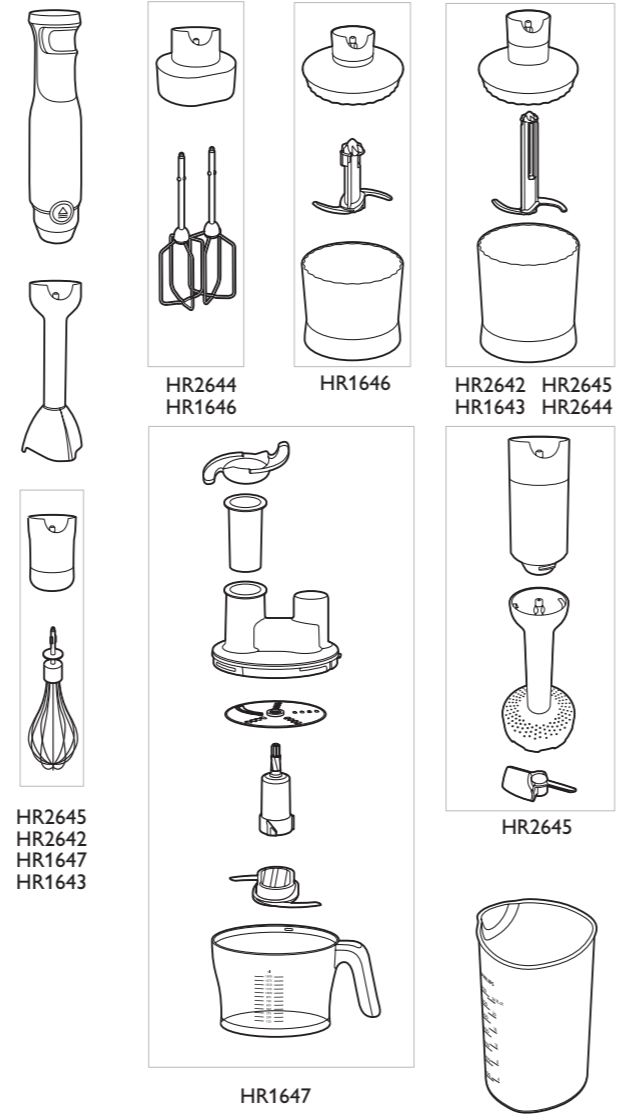

Always here to help you / 始终如一地为您提供帮助

Register your product and get support at / 请登录以下网址并得到相应的帮助
www.philips.com/welcome

HR2645
HR2644
HR2642
HR1647
HR1646
HR1643

PHILIPS

HR1647 HR2645 HR1643 HR2642			
HR1647 HR2645 HR1643 HR2642			
HR2645			
HR2645			
HR2644 HR1646			
HR2644 HR1646			
HR2644 HR1646			
Compact XL HR1646 HR2645 HR2644 HR2642 HR1643			
Compact XL HR1646 HR2645 HR2644 HR2642 HR1643			
HR1647			
HR1647			
HR1647			
HR1647			

		MAX.		
		100-200 g	30 sec.	
		100-400 ml	60 sec.	
		100-500 ml	60 sec.	
		100-1000 ml	60 sec.	
		250 ml	70-90 sec.	
HR1647 HR2645 HR1643 HR2642		4 x	120 sec.	
		2 kg	40-60 sec.	
HR2645				
		250 ml	70-90 sec.	
		4 x	120 sec.	
		750 g	180 sec.	
HR2644 HR1646		750 g	120 sec.	
Compact		100 g	5 x 1 sec.	
		120 g (max)	5 sec.	
HR1646		20 g	5 sec.	
		50-100 g (max)	15 sec.	
		100 g	20 sec.	
		200 g	5 x 1 sec.	
		200 g	5 sec.	
		200 g	10 sec.	
		30 g	10 sec.	
HR2645 HR2644 HR2642 HR1643		200 g	15 sec.	
		200 g	30 sec.	
		100 g	20 sec.	
		80 g	30 sec.	
		500 g	7 x 1 sec.	
		300 g	30 sec.	
		100 g	30 sec.	
HR1647		300 g (max)	60 sec.	
		500 g	30 sec.	
		200 g	45-60 sec.	
	A	350g	20 sec.	
	A	3 pieces	20 sec.	
	A, B	1 piece	20 sec.	
	A, B	500g	20 sec.	
HR1647	B	500g	20 sec.	