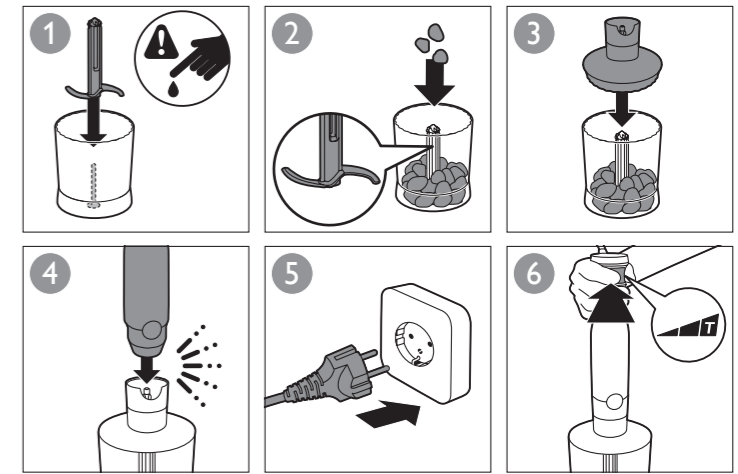

HR1647 HR2645
HR1643 HR2642

HR2644
HR1646

HR1646

HR2642 HR2645
HR1643 HR2644