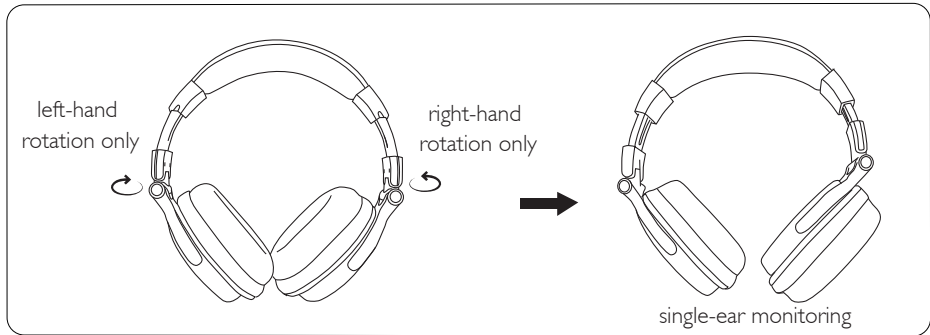

Features

- High-resoluting and deep-reaching sound

The 50mm large neodymium driver and innovative technology deliver high definition sound in new perfection and reproduces all your music's dynamics and controlled bass that DJs and audiophiles need.

- 90°Rotating Ear Cups

The ear cups pivots for a personalized fit, and rotates 90 degrees to lay flat. The lay-flat design makes them easier to transport and more comfortable when resting around the neck. Besides, the ear-cups can be rotated both left and right for single-ear monitoring.