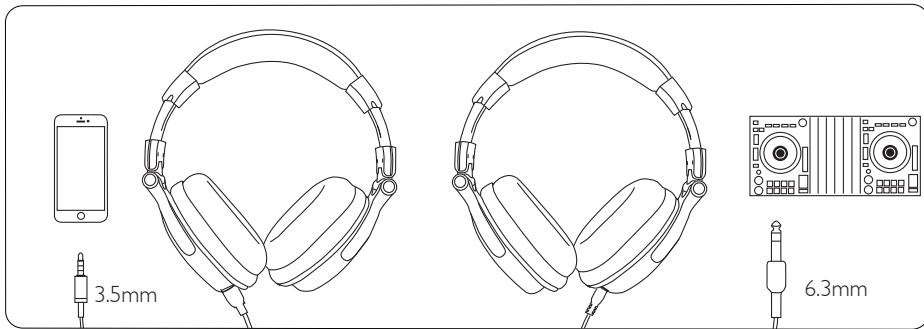

- 6.3mm & 3.5mm Audio Jack Design

Our solution for the adapter-free headphones. They come with a detachable spring cable that with 3.5mm & 6.3mm plug on each end. For connecting to ordinary audio devices, such as, mobile phone, iPad, iPod, etc., you can plug the 6.3mm side into the headphones, the other side to your music player device; For connecting to professional musical instruments, such as Mixer, Turntable, you can plug the 3.5mm side into the headphones, and the other side to your Mixer, guitar, etc.

- 90°Rotating Ear Cups

The ear cups pivots for a personalized fit, and rotates 90 degrees to lay flat. The lay-flat design makes them easier to transport and more comfortable when resting around the neck. Besides, the ear-cups can be rotated both left and right for single-ear monitoring.