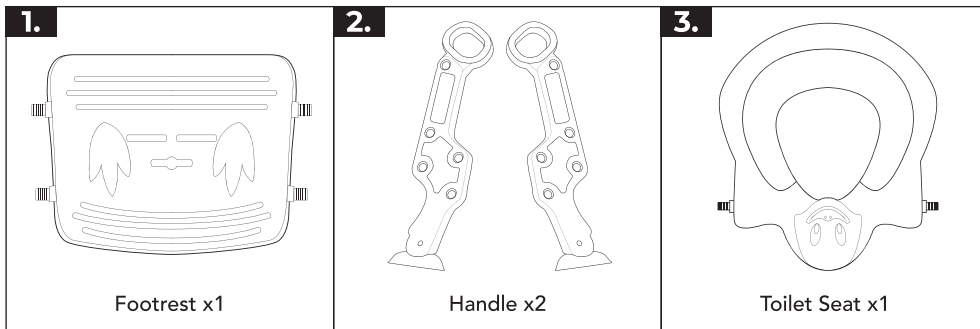

Operating Instructions

Required Components