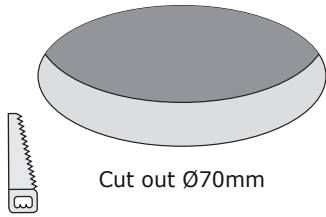

1

Installation Manual

Verona (round)

UPHIX®

2

50114470 Verona aluminium
50114471 Verona white
50114472 Verona white

3

230V
GU10
Max.50W