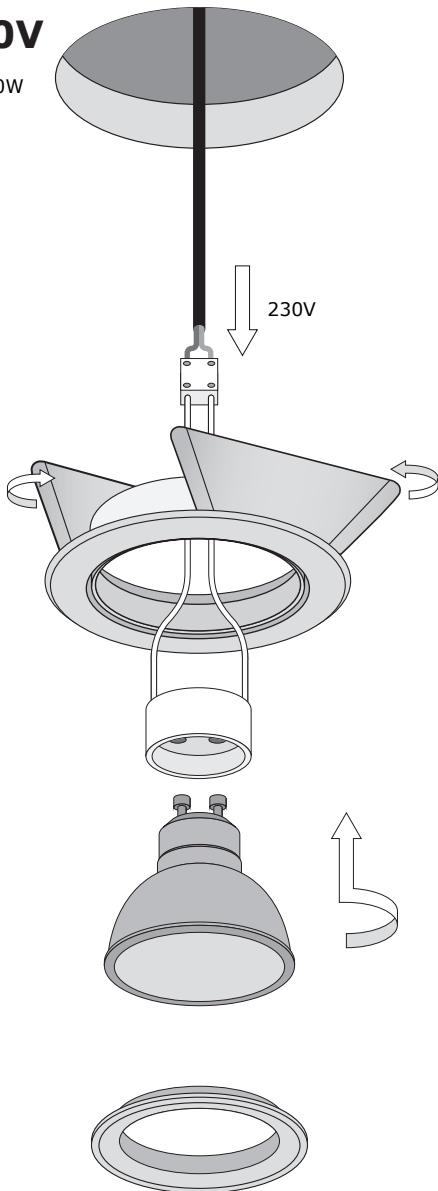

1

Installation Manual

Verona (round)

UPHIX®

2

50114470 Verona aluminium
50114471 Verona white
50114472 Verona white

3

230V
GU10
Max.50W

12V
GU5.3
Max.50W
Output 12V
AC/DC

4