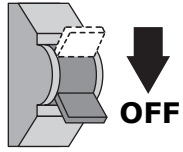

1

Installation Manual

Verona (round)

UPHIX®

2

50114470 Verona aluminium
50114471 Verona white
50114472 Verona white

3

230V
GU10
Max.50W