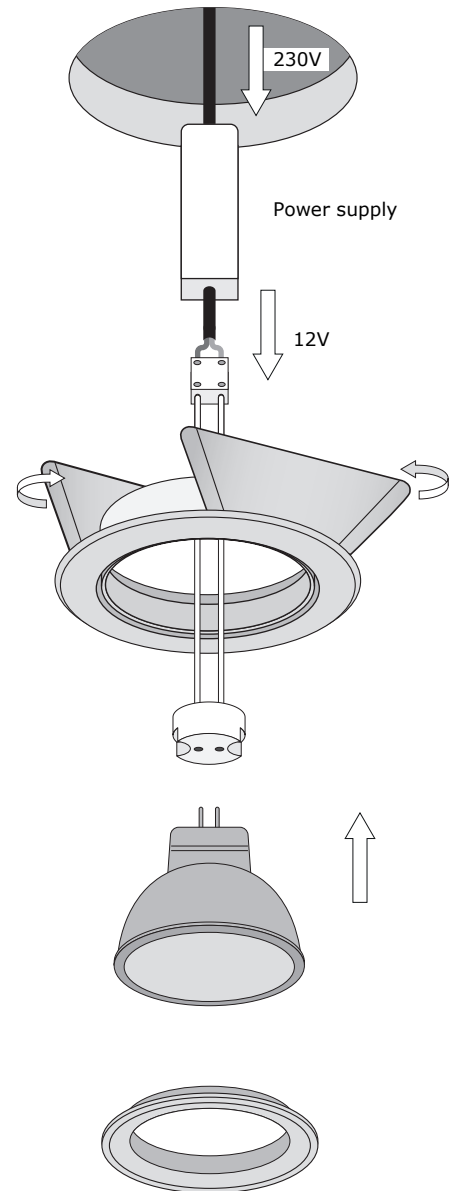

1

Installation Manual

Verona (round)

UPHIX®

2

50114470 Verona aluminium
50114471 Verona white
50114472 Verona white

3

230V
GU10
Max.50W

12V
GU5.3
Max.50W
Output 12V
AC/DC

4