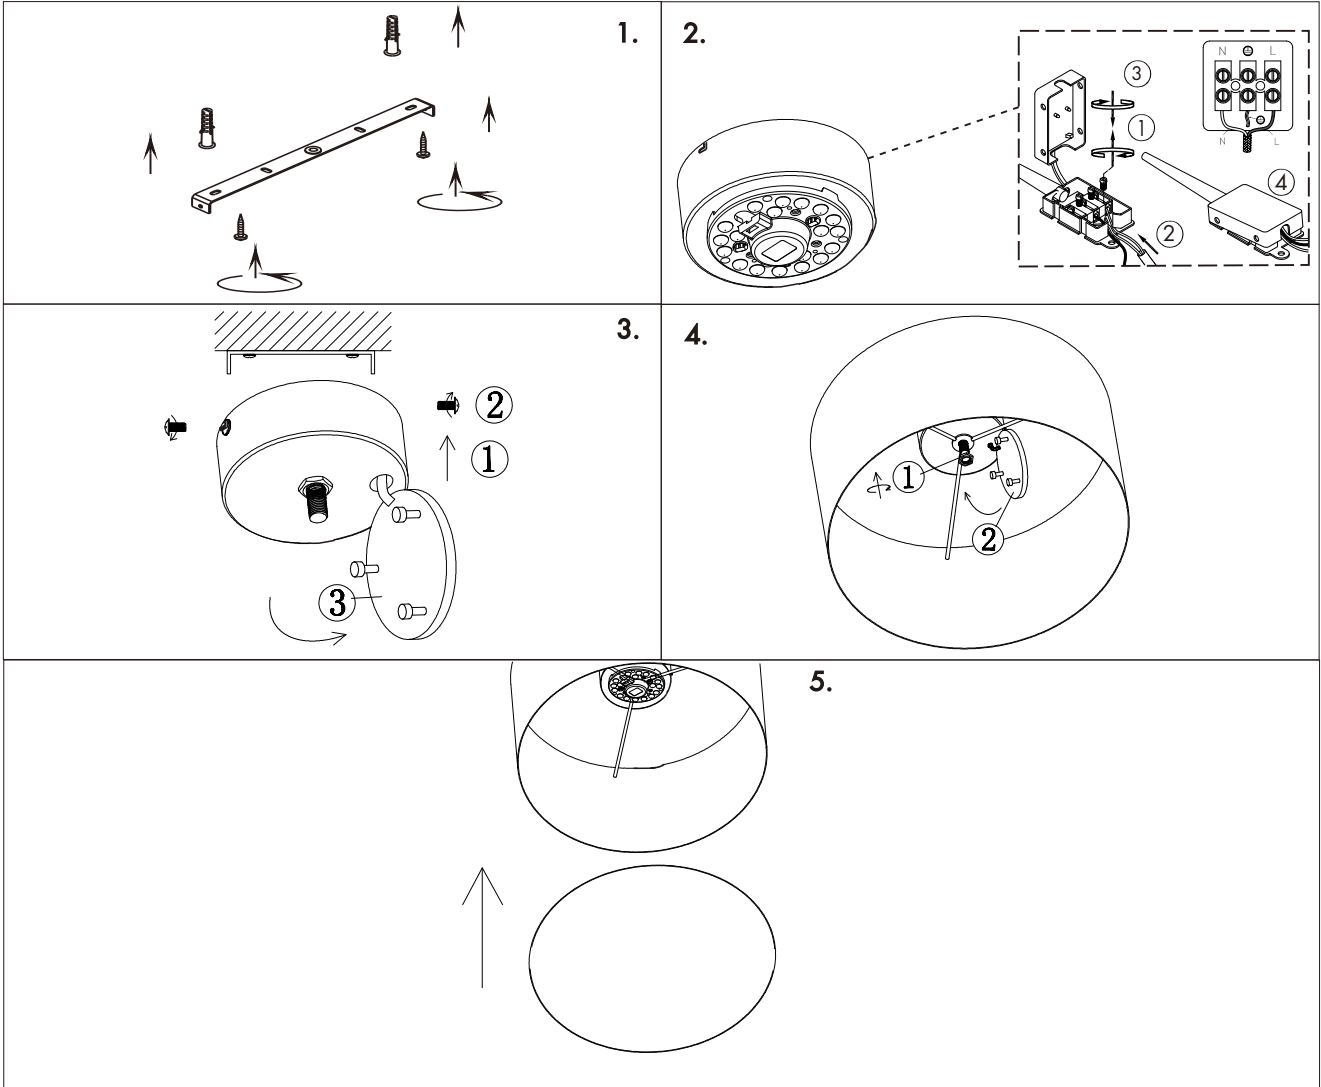

INSTRUCTION MANUAL

220~240V
50Hz

SMD 10W
20 LED/M
SMD 20W
40 LED/M

GUARANTEE
2 YEAR

Drum CL LED

Drum CL LED 30

Ceiling plate: LED Module 10W

Overall size:

12cm

30cm

This item contains changeable LED module

950	LM
10	W
2700	K
>80	CRI
30000	H
30000	ON/OFF

1900	LM
20	W
2700	K
>80	CRI
30000	H
30000	ON/OFF

Drum CL LED 40

Ceiling plate: LED Module 20W

Overall size:

12cm

40cm