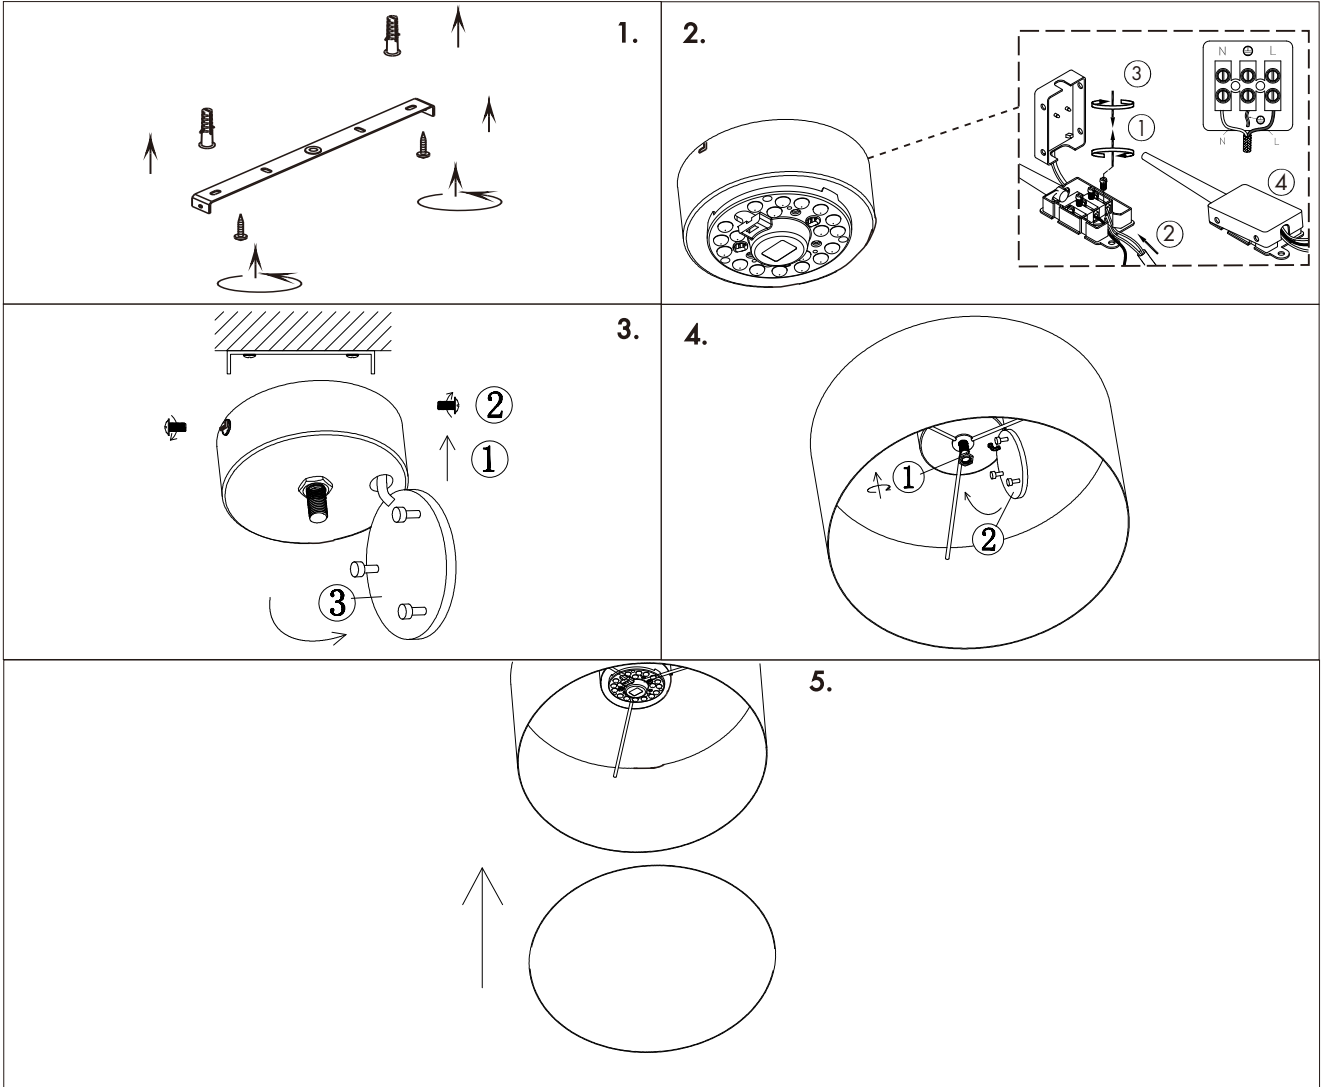

# INSTRUCTION MANUAL

220~240V  
50Hz

SMD 10W  
20 LED/M  
SMD 20W  
40 LED/M

GUARANTEE  
2 YEAR

## Drum CL LED

Drum CL LED 30

Ceiling plate: LED Module 10W

Overall size:

30cm

This item contains changeable LED module

950	LM
10	W
2700	K
>80	CRI
30000	H
30000	ON/OFF

1900	LM
20	W
2700	K
>80	CRI
30000	H
30000	ON/OFF

Drum CL LED 40

Ceiling plate: LED Module 20W

Overall size:

40cm