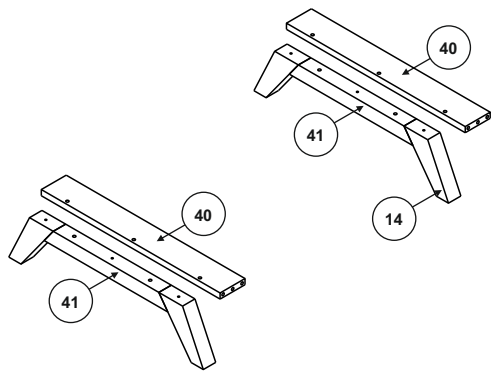

Instruction Manual

LYNN

BED 60x120

11412403

DISTRIBUTOR:

BOPITA

Edisonweg 3, 6662 NW Elst

The Netherlands

www.bopita.com

14.08.2017.

A	8x35	W	M4x30	U		G	M6x75	WC	4mm	GA	M6x35
	x24		x4		x4		x8		x1		x6

9

3

4

GA M6x35 WC 4mm
x6 x1

G M6x75 WC 4mm
x4 x1

G M6x75 WC 4mm
x4 x1