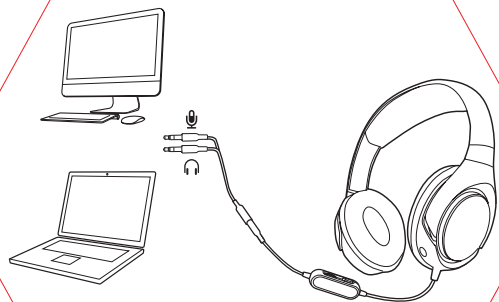

- Detachable Microphone with Flexible Boom and noise canceling condenser for clear in-game communications.

CONNECTIVITY

MOBILE DEVICES

Connect the SB Inferno to mobile devices with the 4-pole analog cable for powerful audio on the go.

GAME CONSOLES

SB Inferno works well with PlayStation®4 (PS4™). Simply plug it in to enjoy amazingly detailed audio.

PC/MAC

For even purer audio streaming from PCs and Macs, the SB Inferno comes bundled with a splitter cable.