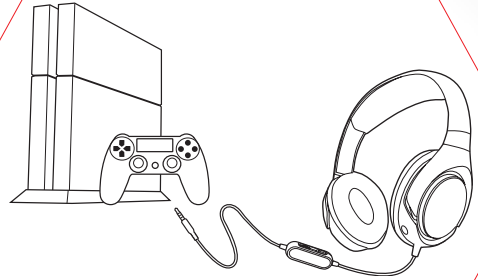

GAME CONSOLES

SB Inferno works well with PlayStation®4 (PS4™). Simply plug it in to enjoy amazingly detailed audio.