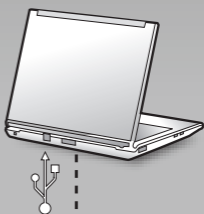

1x

1x

FUNKICKFUNKICK

2.

3.

PRESS ONCE
Previous Track /
Previous Menu Item

PRESS LONG
Fast Reverse

PRESS ONCE
Change Volume
with