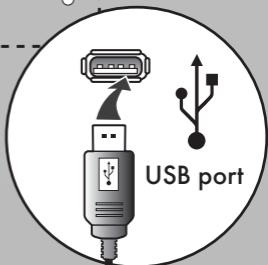

1x

1x

FUNKICKFUNKICK

2.

3.

PRESS ONCE
Previous Track /
Previous Menu Item

PRESS LONG
Fast Reverse

PRESS ONCE
Change Volume
with