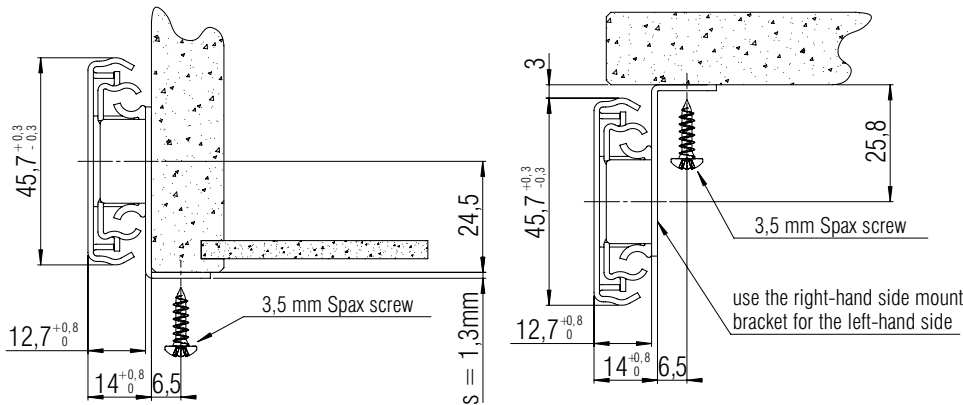

FR 5000 ASW

ACCESSORY: Side mount bracket for 5000
MONTAGE: Side Mount

WIDTH: 14 mm

Side mount bracket variant 1

Side mount bracket variant 2

MATERIAL: steel, bright galvanized

- SPECIFICATIONS:**
- ▶ Special side mount bracket for lateral mounting on FR 5000
 - ▶ For various mounting variants:
 - Floor mounting
 - Tray mounting
 - Surface-mounted slide mounting

screw holes for 3,5 mm spax screws

Length mount bracket mm	Weight per pair (kg)	Order No. galvanized
400	0,36	▶ 5032
450	0,41	▶ 5033
500	0,46	▶ 5034
550	0,51	▶ 5035

Packing Unit: 30 sets per box

▶ prompt delivery