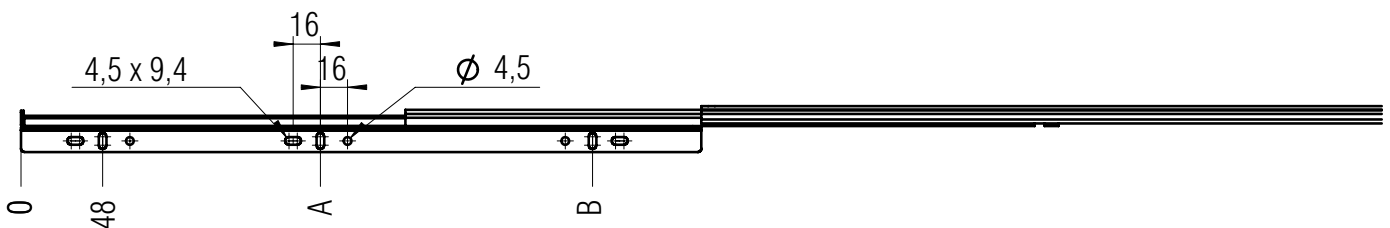

FR 5000 ASW

ACCESSORY: Side mount bracket for 5000
MONTAGE: Side Mount

WIDTH: 14 mm

Side mount bracket variant 1

Side mount bracket variant 2

MATERIAL: steel, bright galvanized

- SPECIFICATIONS:**
- ▶ Special side mount bracket for lateral mounting on FR 5000
 - ▶ For various mounting variants:
 - Floor mounting
 - Tray mounting
 - Surface-mounted slide mounting

screw holes for 3,5 mm spax screws

Length mount bracket mm	Weight per pair (kg)	Order No. galvanized
400	0,36	▶ 5032
450	0,41	▶ 5033
500	0,46	▶ 5034
550	0,51	▶ 5035

Packing Unit: 30 sets per box

▶ prompt delivery