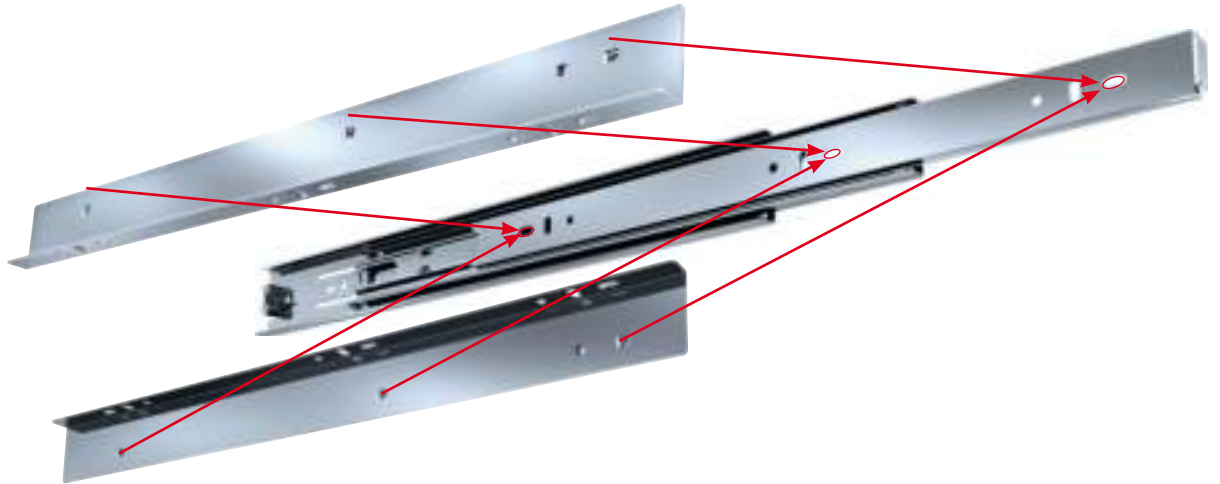

FR 5000 ASW

ACCESSORY: Side mount bracket for 5000
MONTAGE: Side Mount

WIDTH: 14 mm

Side mount bracket variant 1

Side mount bracket variant 2

MATERIAL: steel, bright galvanized

- SPECIFICATIONS:**
- ▶ Special side mount bracket for lateral mounting on FR 5000
 - ▶ For various mounting variants:
 - Floor mounting
 - Tray mounting
 - Surface-mounted slide mounting

screw holes for 3,5 mm spax screws

Length mount bracket mm	Weight per pair (kg)	Order No. galvanized
400	0,36	▶ 5032
450	0,41	▶ 5033
500	0,46	▶ 5034
550	0,51	▶ 5035

Packing Unit: 30 sets per box

▶ prompt delivery