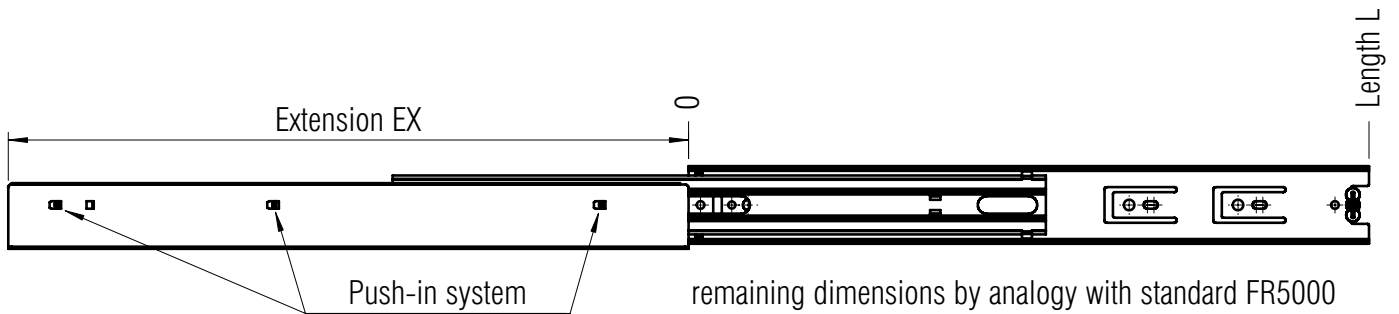

FR 5000 ASW

ACCESSORY: Side mount bracket for 5000
MONTAGE: Side Mount

WIDTH: 14 mm

Side mount bracket variant 1

Side mount bracket variant 2

MATERIAL: steel, bright galvanized

- SPECIFICATIONS:**
- ▶ Special side mount bracket for lateral mounting on FR 5000
 - ▶ For various mounting variants:
 - Floor mounting
 - Tray mounting
 - Surface-mounted slide mounting

screw holes for 3,5 mm spax screws

Length mount bracket mm	Weight per pair (kg)	Order No. galvanized
400	0,36	▶ 5032
450	0,41	▶ 5033
500	0,46	▶ 5034
550	0,51	▶ 5035

Packing Unit: 30 sets per box

▶ prompt delivery