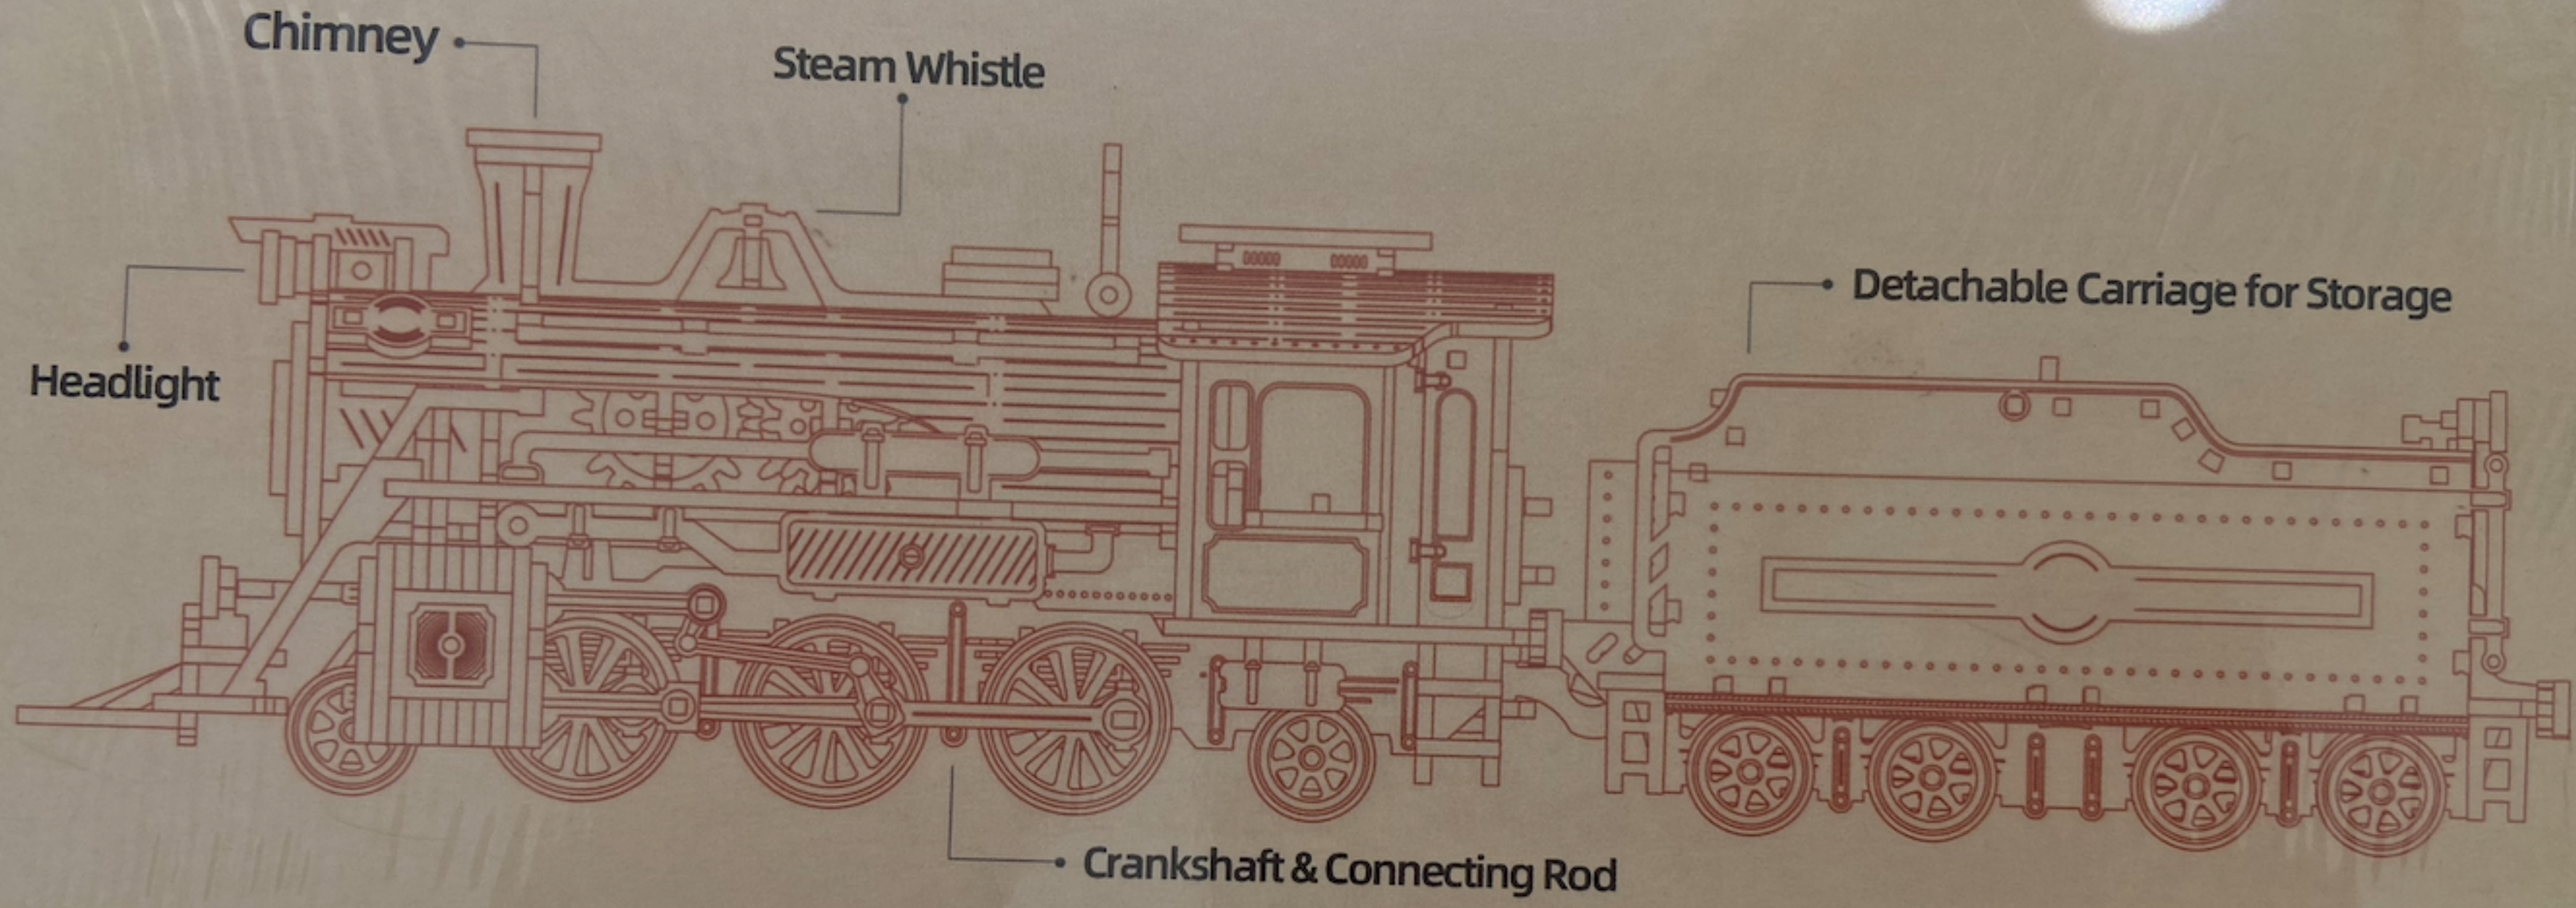

Chimney

Steam Whistle

Headlight

Detachable Carriage for Storage

Crankshaft & Connecting Rod

308 PCS

Level: ★★★★★☆

Size : 307 x 67 x 82MM