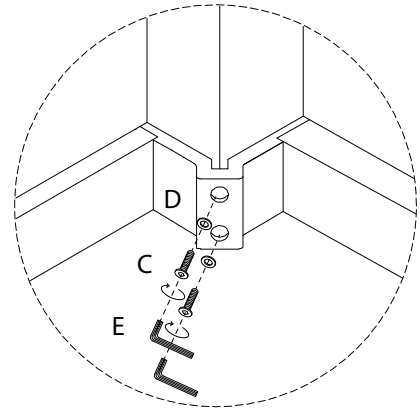

Diagram illustrating assembly instructions and safety warnings:

- Warning 1:** A warning triangle with an exclamation mark is positioned above a box containing an L-shaped bracket and a power drill with a slash through it, indicating that a power drill should not be used for this step.
- Warning 2:** A second warning triangle with an exclamation mark is positioned above a box containing a rectangular block on a textured surface and a similar block with a slash through it, indicating that the block should not be placed on a textured surface.
- Time:** A clock icon is shown next to the text "15'", indicating a 15-minute assembly time.
- Person:** An icon of a person is shown next to the number "1", indicating that one person is required for assembly.

<b>A</b>	<b>B</b>	<b>C</b>	<b>D</b>	<b>E</b>
				
<b>x 1</b>	<b>x 4</b>	<b>x 8</b>	<b>x 8</b>	<b>x 1</b>

**A**

**B x 4**

1

!

!