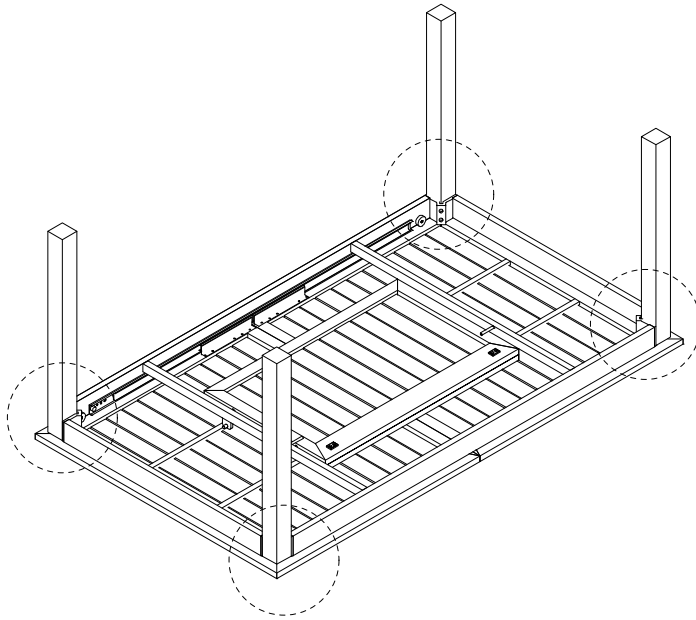

Diagram illustrating assembly instructions and safety warnings:

- Warning 1:** A warning triangle with an exclamation mark is positioned above a box containing an L-shaped bracket and a power drill with a slash through it, indicating that a power drill should not be used for this step.
- Warning 2:** A second warning triangle with an exclamation mark is positioned above a box containing a rectangular block on a textured surface and a similar block with a slash through it, indicating that the block should not be placed on a textured surface.
- Time:** A clock icon is shown next to the text "15'", indicating a 15-minute assembly time.
- Person:** An icon of a person is shown next to the number "1", indicating that one person is required for assembly.

<b>A</b>	<b>B</b>	<b>C</b>	<b>D</b>	<b>E</b>
				
<b>x 1</b>	<b>x 4</b>	<b>x 8</b>	<b>x 8</b>	<b>x 1</b>

**A**

**B x 4**

1

!

!