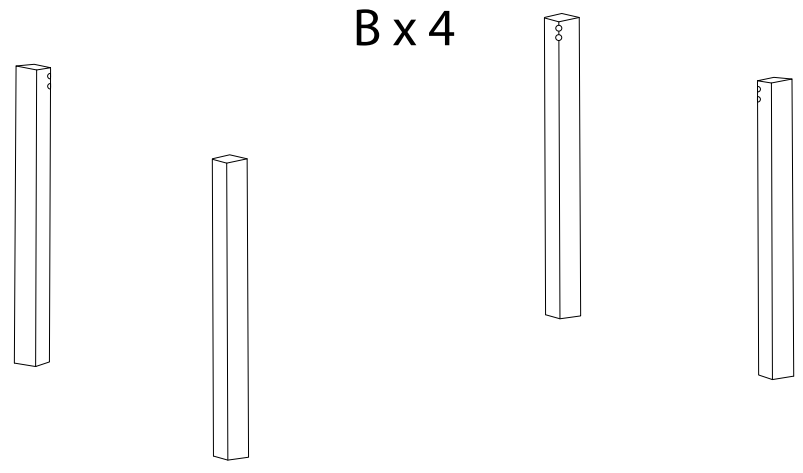

Diagram illustrating assembly instructions and safety warnings:

- Warning 1:** A warning triangle with an exclamation mark is positioned above a box containing an L-shaped bracket and a power drill with a slash through it, indicating that a power drill should not be used for this step.
- Warning 2:** A second warning triangle with an exclamation mark is positioned above a box containing a rectangular block on a textured surface and a similar block with a slash through it, indicating that the block should not be placed on a textured surface.
- Time:** A clock icon is shown next to the text "15'", indicating a 15-minute assembly time.
- Person:** An icon of a person is shown next to the number "1", indicating that one person is required for assembly.

<b>A</b>	<b>B</b>	<b>C</b>	<b>D</b>	<b>E</b>
				
<b>x 1</b>	<b>x 4</b>	<b>x 8</b>	<b>x 8</b>	<b>x 1</b>

**A**

**B x 4**

1

!

!