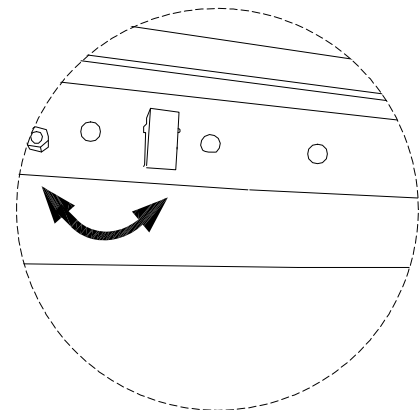

Diagram illustrating assembly instructions and safety warnings:

- Warning 1:** A warning triangle with an exclamation mark is positioned above a box containing an L-shaped bracket and a power drill with a slash through it, indicating that a power drill should not be used for this step.
- Warning 2:** A second warning triangle with an exclamation mark is positioned above a box containing a rectangular block on a textured surface and a similar block with a slash through it, indicating that the block should not be placed on a textured surface.
- Time:** A clock icon is shown next to the text "15'", indicating a 15-minute assembly time.
- Person:** An icon of a person is shown next to the number "1", indicating that one person is required for assembly.

<b>A</b>	<b>B</b>	<b>C</b>	<b>D</b>	<b>E</b>
				
<b>x 1</b>	<b>x 4</b>	<b>x 8</b>	<b>x 8</b>	<b>x 1</b>

**A**

**B x 4**

1

!

!