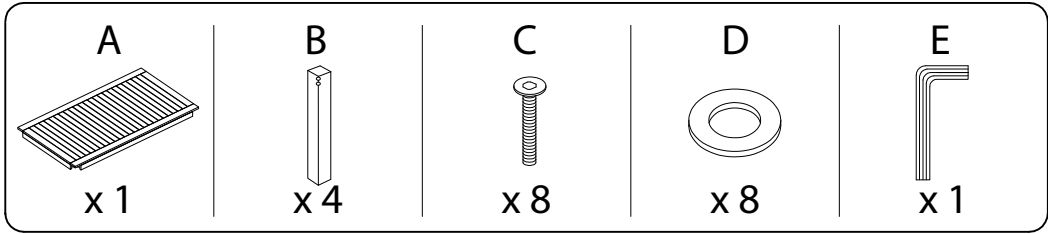

Diagram illustrating assembly instructions and safety warnings:

- Warning 1:** A warning triangle with an exclamation mark is positioned above a box containing an L-shaped bracket and a power drill with a slash through it, indicating that a power drill should not be used for this step.
- Warning 2:** A second warning triangle with an exclamation mark is positioned above a box containing a rectangular block on a textured surface and a similar block with a slash through it, indicating that the block should not be placed on a textured surface.
- Time:** A clock icon is shown next to the text "15'", indicating a 15-minute assembly time.
- Person:** An icon of a person is shown next to the number "1", indicating that one person is required for assembly.

<b>A</b>	<b>B</b>	<b>C</b>	<b>D</b>	<b>E</b>
				
<b>x 1</b>	<b>x 4</b>	<b>x 8</b>	<b>x 8</b>	<b>x 1</b>

**A**

**B x 4**

1

!

!