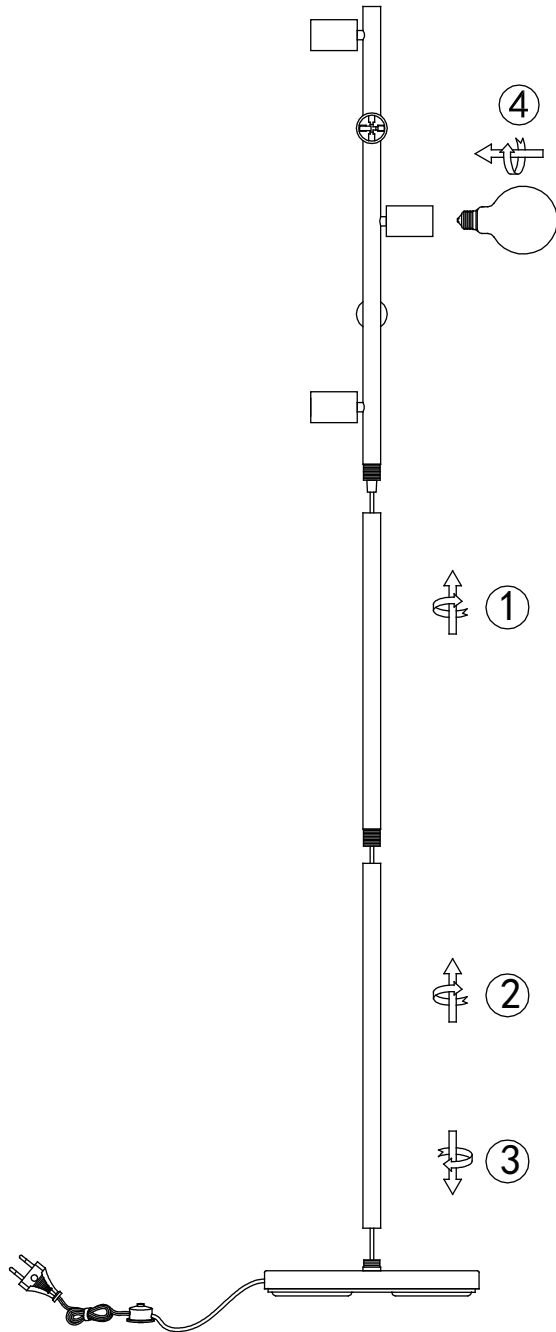

INSTRUCTION MANUAL

Facil Tube FL Black 5
99354

Overall Sizes :