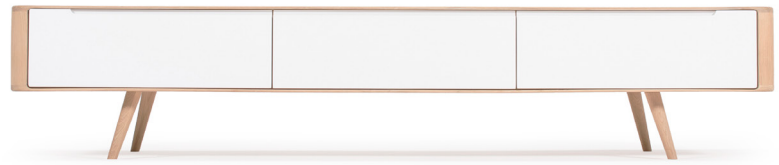

Ena lowboard 225 x 42

Body Solid oak, Fronts MDF

Basic info

Design Salih Teskeredžić

Product size W: 225, D: 42, H: 45

Packaging W: 232, D: 46, H: 28

Volume 0,30 m³

Net weight 40 kg

Gross weight 44,4 kg

Item no. 154

Assembly 15 min / 2 persons

Internal storage	Width	Depth	Height
D-L	65	32	15
C	69	39	21
D-R	65	32	15
CH-RC	Ø6		

Selected options

Body

Oiled Oak
1015
White oil

Front panels

MDF
White enamel
RAL 9010

Indicated materials and colours are selected by Gazzda as best-selling items and their lead time is shorter than of made-to-order options. Please consult the current price list or our customer service for the lead time of selected options.

For other material options, please see the Available materials section at the end of the product sheet.