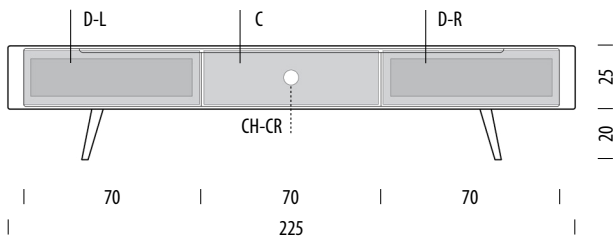

Basic info

Design Salih Teskeredžić

Product size W: 225, D: 42, H: 45

Packaging W: 232, D: 46, H: 28

Volume 0,30 m³

Net weight 40 kg

Gross weight 44,4 kg

Item no. 154

Assembly 15 min / 2 persons

Internal storage	Width	Depth	Height
D-L	65	32	15
C	69	39	21
D-R	65	32	15
CH-RC	Ø6		

Selected options

Body

Oiled Oak
1015
White oil

Front panels

MDF
White enamel
RAL 9010

Indicated materials and colours are selected by Gazzda as best-selling items and their lead time is shorter than of made-to-order options. Please consult the current price list or our customer service for the lead time of selected options.