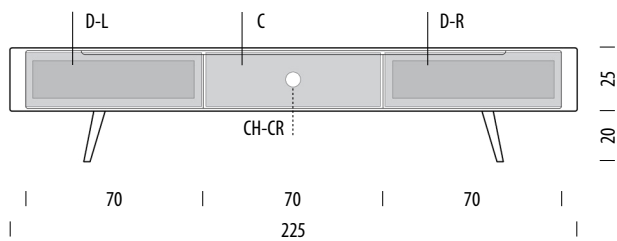

Ena lowboard 225 x 55

Body Solid oak, Fronts MDF

Version: 7-1-2022

Basic info

Design Salih Teskeredžić

Product size W: 225, D: 55, H: 45

Packaging W: 232, D: 59, H: 28

Volume 0,38 m³

Net weight 51,3 kg

Gross weight 55,7 kg

Item no. 159

Assembly 15 min / 2 persons

Internal storage	Width	Depth	Height
D-L	65	42	15
C	69	52	21
D-R	65	42	15
CH-RC	Ø6