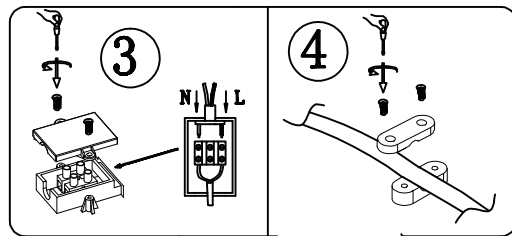

INSTRUCTION MANUAL

unchangeable LED
Max.15W
3000k
RA>80
30000H

230V
50HZ

IP44

Steve CL 26 Round Satin 97603

This item contains
unchangeable LED

1100	LM
15	W
3000	K
>80	CRI
30000	H
15000	ON/OFF