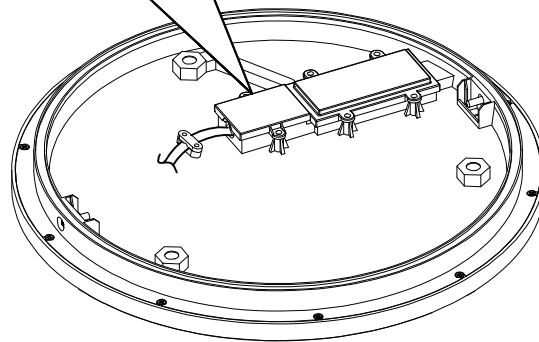

INSTRUCTION MANUAL

unchangeable LED
Max.15W
3000k
RA>80
30000H

230V
50HZ

IP44

Steve CL 26 Round Satin 97603

This item contains
unchangeable LED

1100	LM
15	W
3000	K
>80	CRI
30000	H
15000	ON/OFF