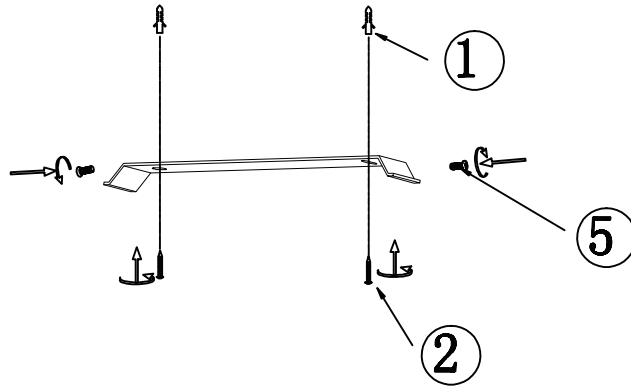

INSTRUCTION MANUAL

unchangeable LED
Max.15W
3000k
RA>80
30000H

230V
50HZ

IP44

Steve CL 26 Round Satin 97603

This item contains
unchangeable LED

1100	LM
15	W
3000	K
>80	CRI
30000	H
15000	ON/OFF