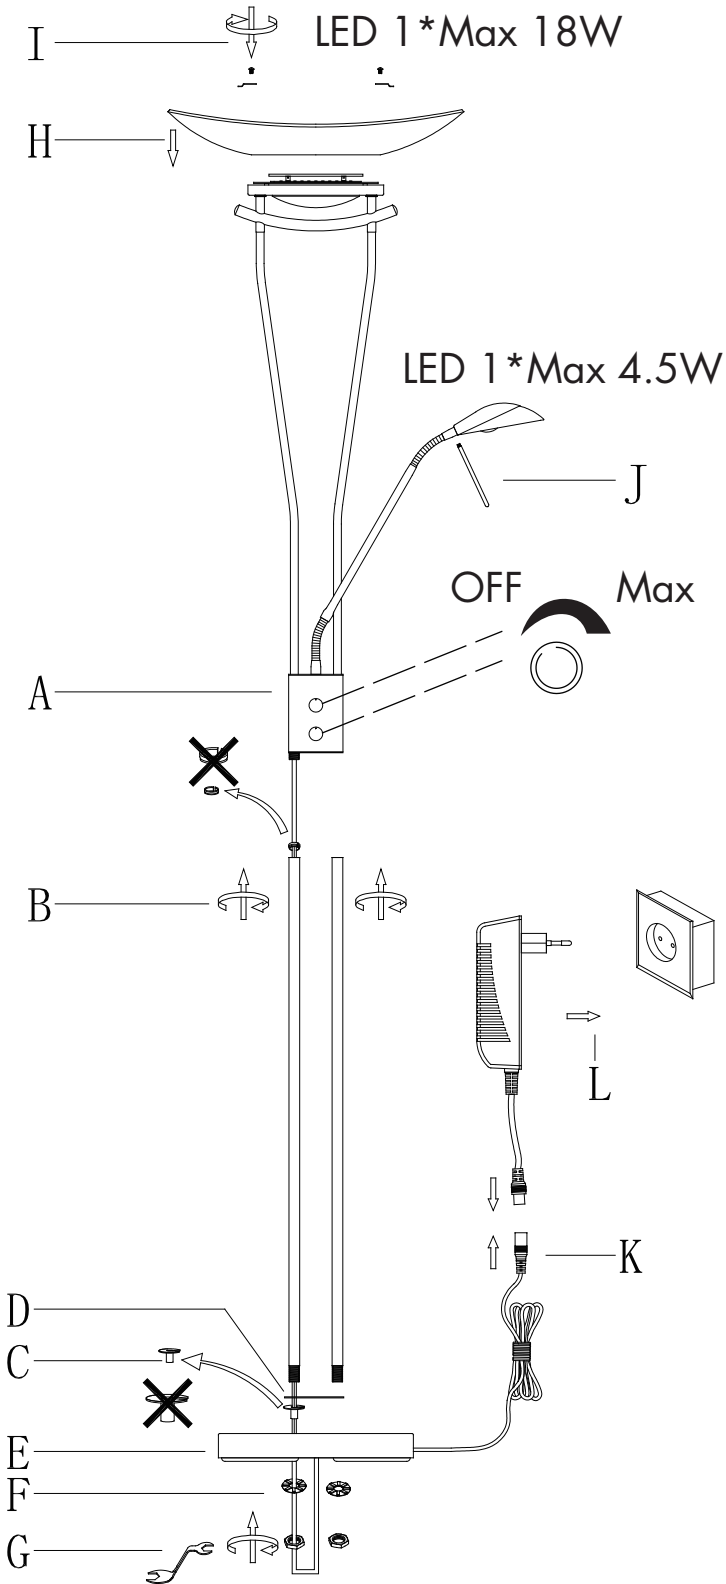

INSTRUCTION MANUAL

Lexus FL

This item contains unchangeable LED

1700+400	LM
18+4.5	W
2700	K
>80	CRI
30000	H
15000	ON/OFF

Overall Sizes: