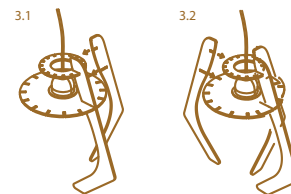

Electrical Specifications

Standard option
Standard bulb E27 Max 60W

Cord length:
ceiling kit 150 cm, table lamp 200 cm,
Floor Lamp Kit 200 cm

Fabric Cable colours:
white, black or red

Cable
H03VVH2-F2x0,75
2,5/6A-250V

Material
Plywood, MDF, MDF Black, Cork

Original S

Spin S

1

2

3

3.3

3.4