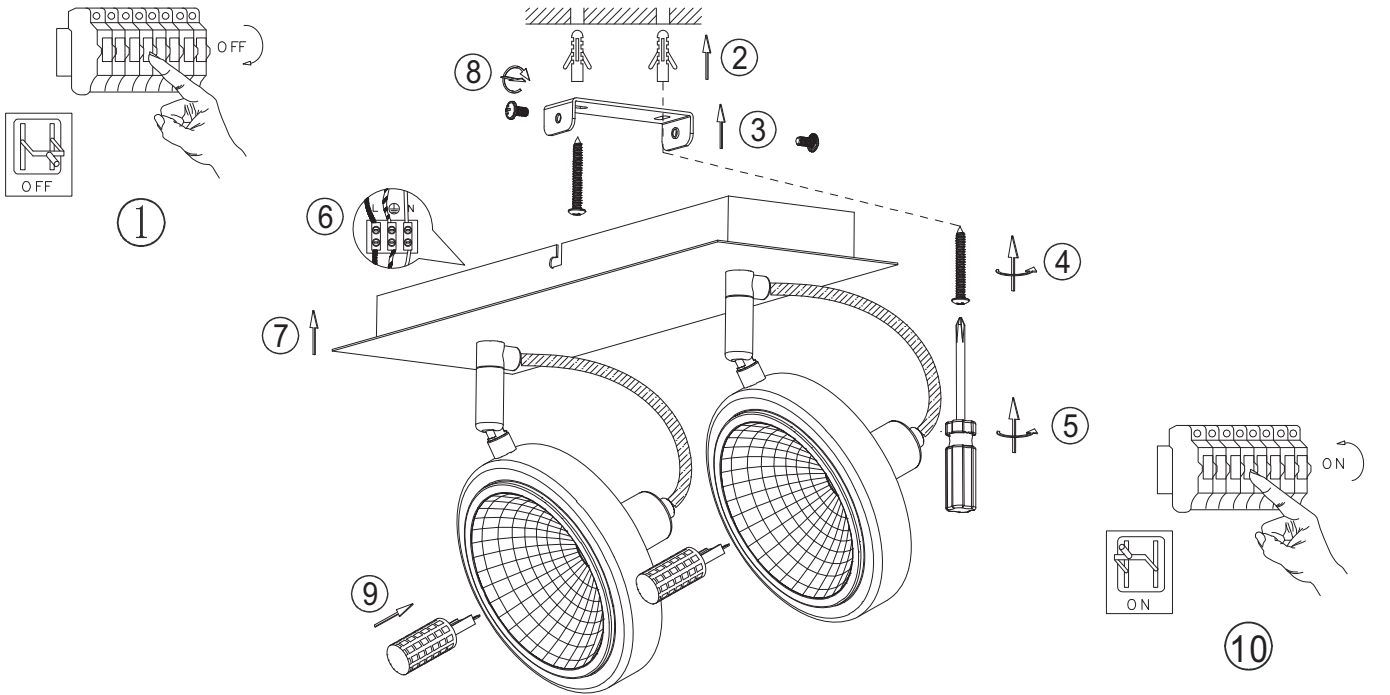

INSTRUCTION MANUAL

Nox SL

Warning:

1. the lamp suitability for use "indoors", the related ambient temperature is 25°C .
2. If the external flexible cable or cord of this luminaire is damaged, it shall be exclusively replaced by the manufacturer or his service agent or a similar qualified person in order to avoid a hazard.
3. The lamp shall be installed at a height of 2.5 meters or more.