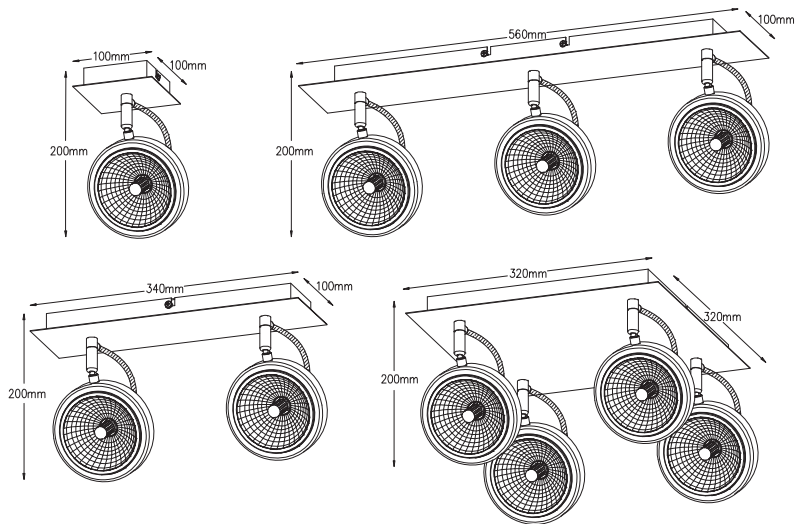

INSTRUCTION MANUAL

Nox SL

Warning:

1. the lamp suitability for use "indoors", the related ambient temperature is 25°C .
2. If the external flexible cable or cord of this luminaire is damaged, it shall be exclusively replaced by the manufacturer or his service agent or a similar qualified person in order to avoid a hazard.
3. The lamp shall be installed at a height of 2.5 meters or more.