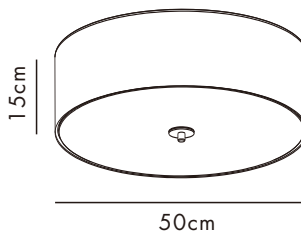

INSTRUCTION MANUAL

Drum CL

Drum CL 35 Square

Ceiling plate: 2xE27

Overall size:

Drum CL 30

Ceiling plate: 2xE27

Overall size:

Drum CL 50

Ceiling plate: 4xE27

Overall size:

Drum CL 70

Ceiling plate: 6xE27

Overall size: