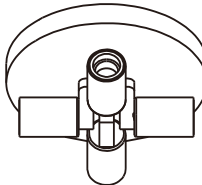

INSTRUCTION MANUAL

Drum CL

Drum CL 35 Square

Ceiling plate: 2xE27

Overall size:

Drum CL 30

Ceiling plate: 2xE27

Overall size:

Drum CL 50

Ceiling plate: 4xE27

Overall size:

Drum CL 70

Ceiling plate: 6xE27

Overall size: