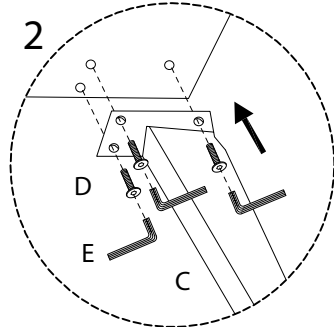

An icon showing an L-shaped metal bracket inside a circle, and a power drill with a diagonal line through it, indicating that a power drill should not be used.	A warning triangle icon with an exclamation mark inside.	A clock icon showing approximately 15 minutes.
An icon showing a rectangular block on a base with a hatched pattern, and a similar block with a screw being inserted, with a diagonal line through it, indicating that screws should not be used.	A warning triangle icon with an exclamation mark inside.	An icon of a person, representing the number of people required for assembly.

15'

1

1

2