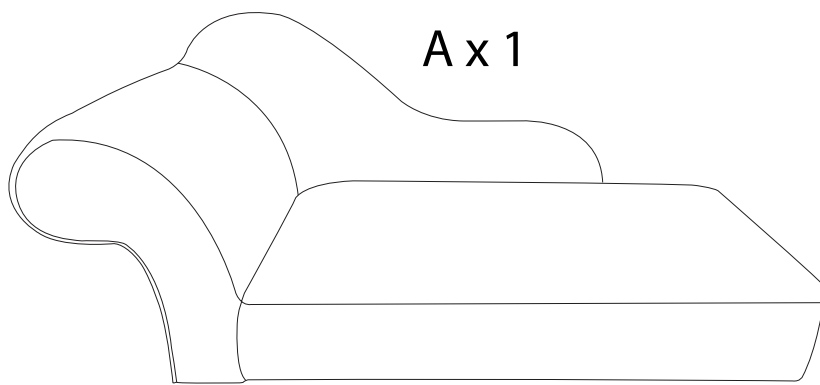

An icon showing an L-shaped metal bracket inside a circle, and a power drill with a diagonal line through it, indicating that a power drill should not be used.	A warning triangle icon with an exclamation mark inside.	A clock icon showing approximately 15 minutes.
An icon showing a rectangular block on a base with a hatched pattern, and a similar block with a screw being inserted, with a diagonal line through it, indicating that screws should not be used.	A warning triangle icon with an exclamation mark inside.	An icon of a person, representing the number of people required for assembly.

15'

1

1

2