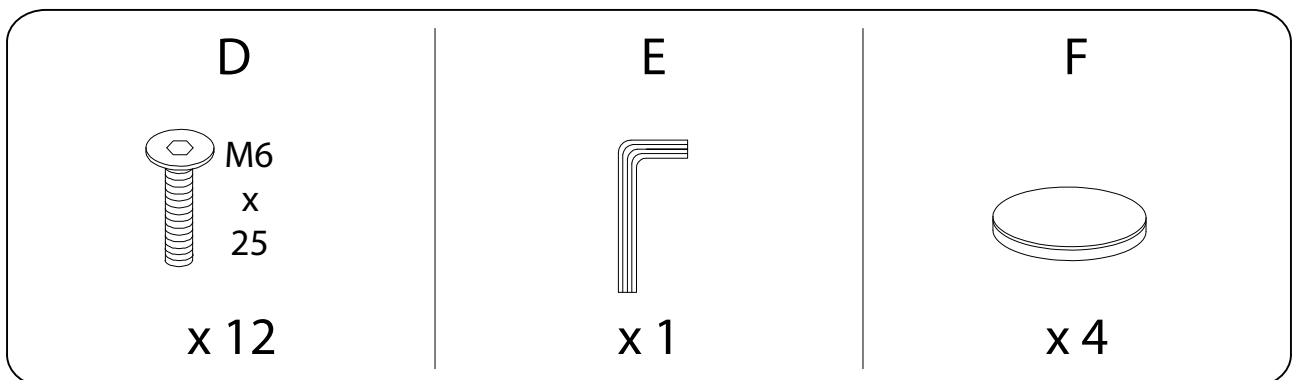

An icon showing an L-shaped metal bracket inside a circle, and a power drill with a diagonal line through it, indicating that a power drill should not be used.	A warning triangle icon with an exclamation mark inside.	A clock icon showing approximately 15 minutes.
An icon showing a rectangular block on a base with a hatched pattern, and a similar block with a screw being inserted, with a diagonal line through it, indicating that screws should not be used.	A warning triangle icon with an exclamation mark inside.	An icon of a person, representing the number of people required for assembly.

15'

1

1

2