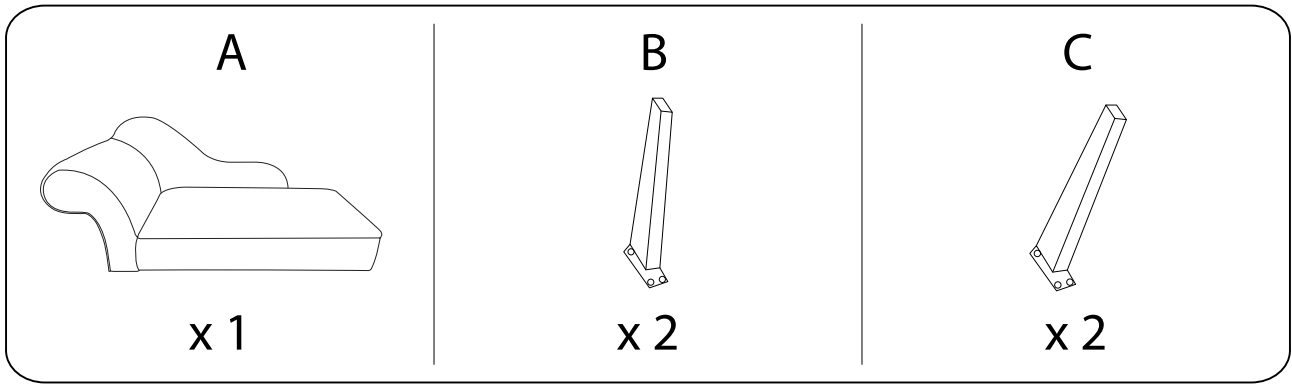

An icon showing an L-shaped metal bracket inside a circle, and a power drill with a diagonal line through it, indicating that a power drill should not be used.	A warning triangle icon with an exclamation mark inside.	A clock icon showing approximately 15 minutes.
An icon showing a rectangular block on a base with a hatched pattern, and a similar block with a screw being inserted, with a diagonal line through it, indicating that screws should not be used.	A warning triangle icon with an exclamation mark inside.	An icon of a person, representing the number of people required for assembly.

15'

1

1

2