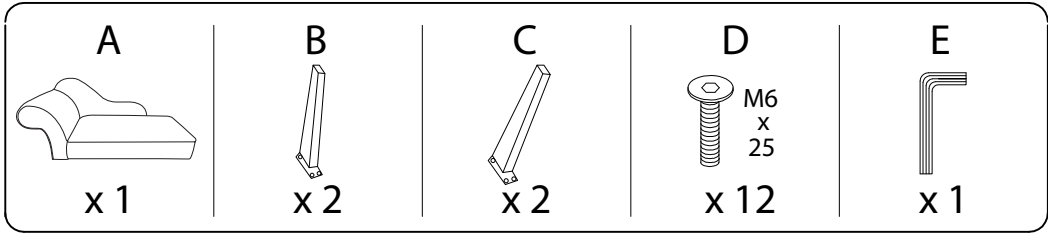

An icon showing an L-shaped metal bracket inside a circle, and a power drill with a diagonal line through it, indicating that a power drill should not be used.	A warning triangle icon with an exclamation mark inside.	A clock icon showing approximately 15 minutes.
An icon showing a rectangular block on a base with a hatched pattern, and a similar block with a screw being inserted, with a diagonal line through it, indicating that screws should not be used.	A warning triangle icon with an exclamation mark inside.	An icon of a person, representing the number of people required for assembly.

15'

1

1

2