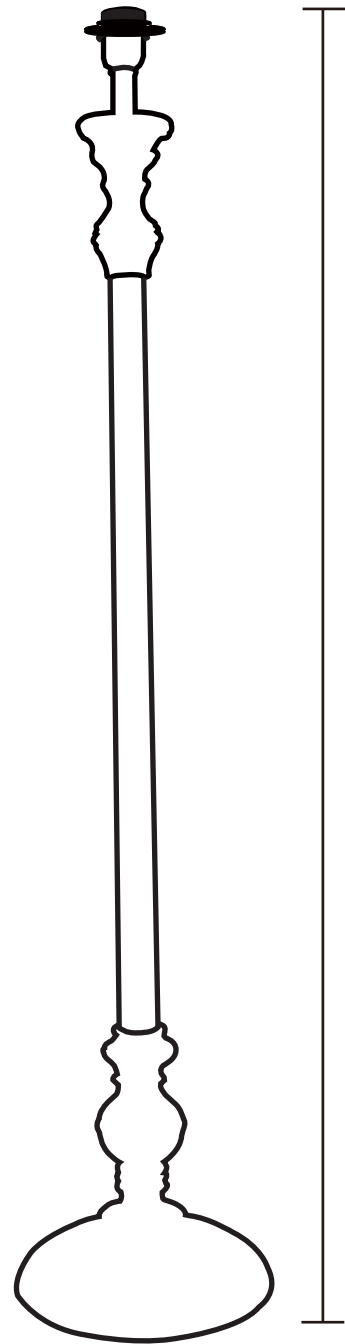

INSTRUCTION MANUAL

Classico FL Grey
92518

138cm

24.5cm