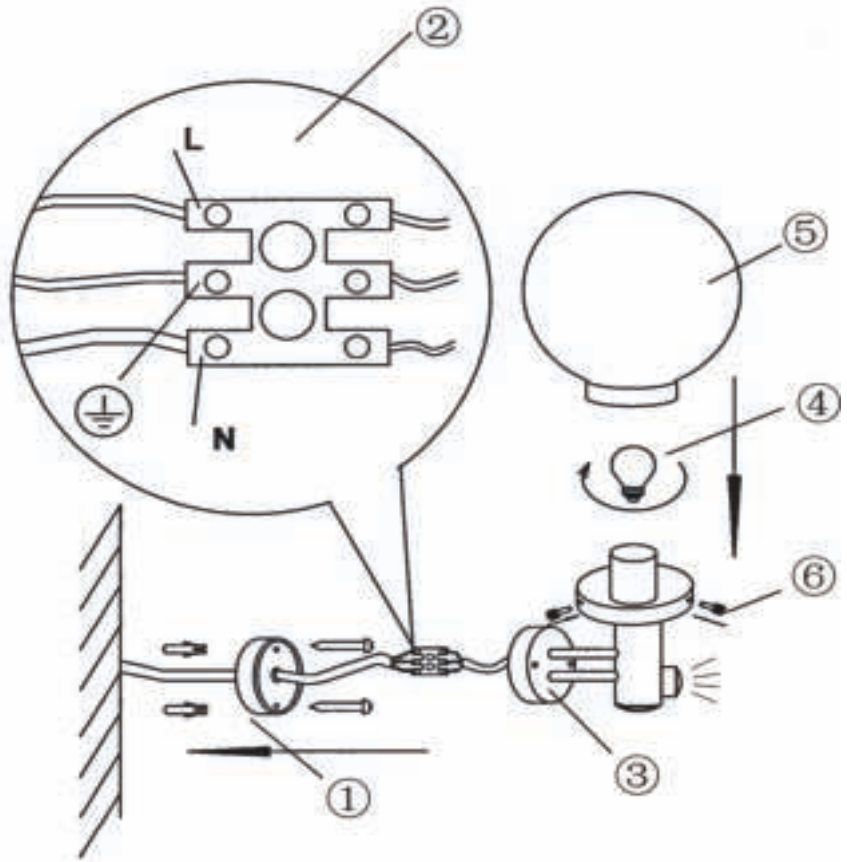

INSTRUCTION MANUAL

Sfera WL Stainless Steel PIR
97463

Sfera WL Black PIR
97464

97463 97464

with PIR sensor

Detection range: 120 degree

Time delay: Approximately: 6sec~4min

Detection distance: 10m