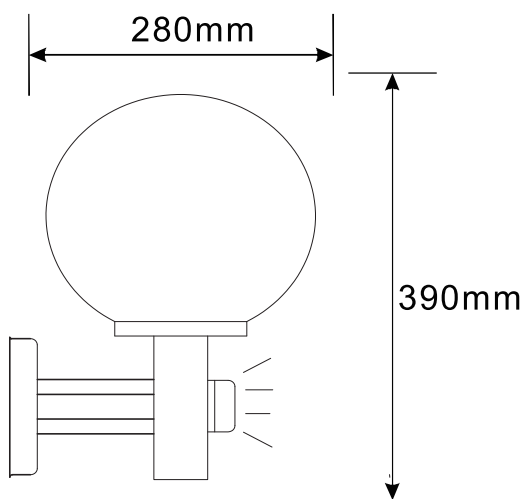

INSTRUCTION MANUAL

Sfera WL Stainless Steel PIR
97463

Sfera WL Black PIR
97464

97463 97464

with PIR sensor

Detection range: 120 degree

Time delay: Approximately: 6sec~4min

Detection distance: 10m