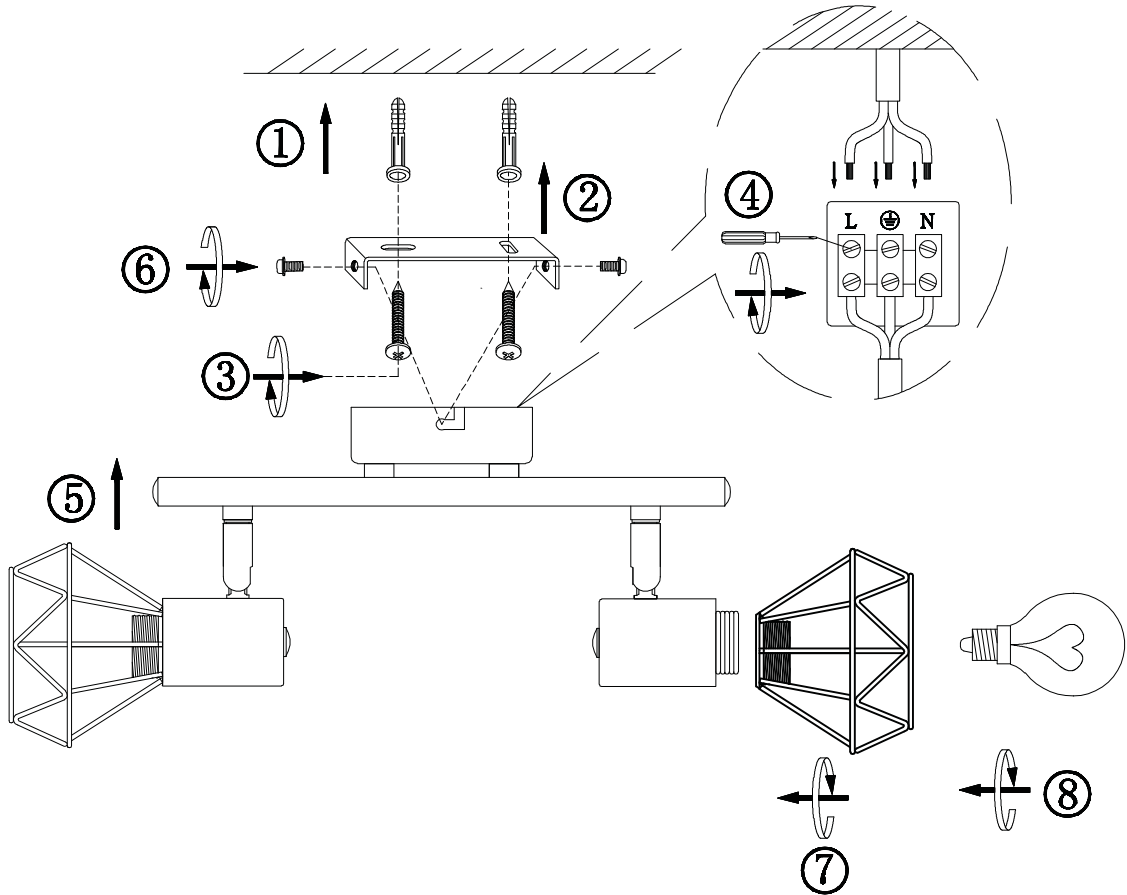

INSTRUCTION MANUAL

Mosh SL 2 Brass
93945

INPUT:AC220-240V