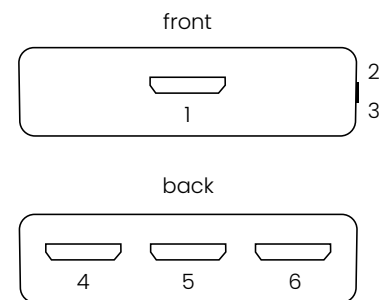

Connections

1. 1 HDMI output
2. 2 IR receiver
3. 3 DC power
4. 4 HDMI input 3
5. 5 HDMI input 2
6. 6 HDMI input 1