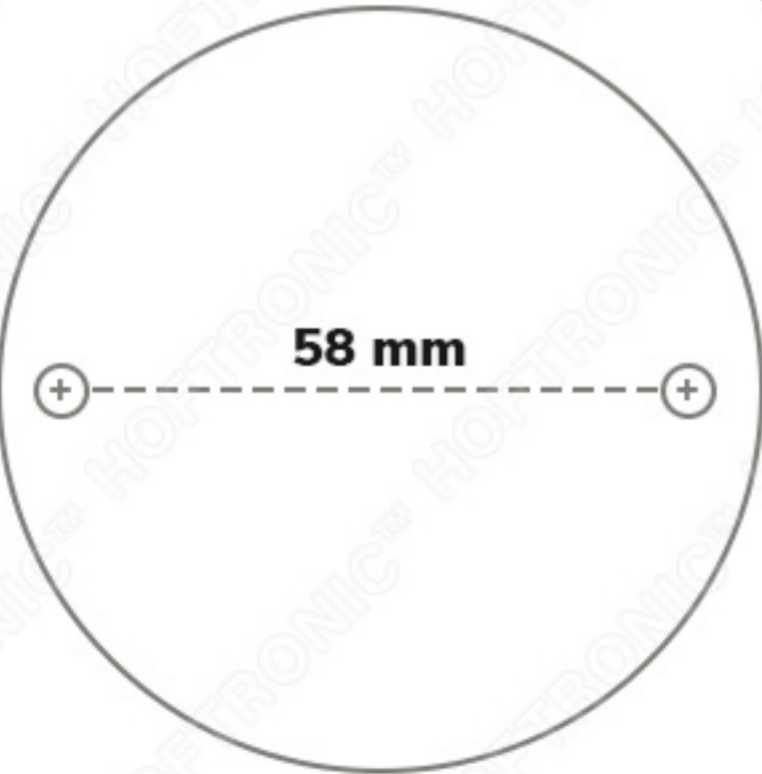

20 mm

diameter (Ø): 4 mm

7 mm

76 mm

**HOFTRONIC™** CE  
**PIR MOTION SENSOR**  
**360° IP20 BLACK**  
SKU 4401375  
Voltage: 110-240V/AC  
Rated Load: 400W (Incandescent lamp)  
200W (Energy-saving lamp & LED lamp)

58 mm