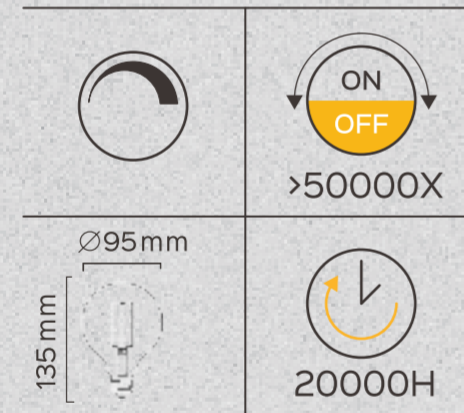

106*106*158mm

LED Filament G95
40W=5W 380LM E27

LED Filament G95
5WATT 380LUMEN

G95 E27 5W 380Lm 2200K
Gold Dimmable

02437

380
LUMEN
40W=5WATT
220-240VOLT

G
BEAM ANGLE 330°
40W=5WATT
2200K
E27
CRI>80

Re-order? Go to
www.luedd.com
and use article number 02437