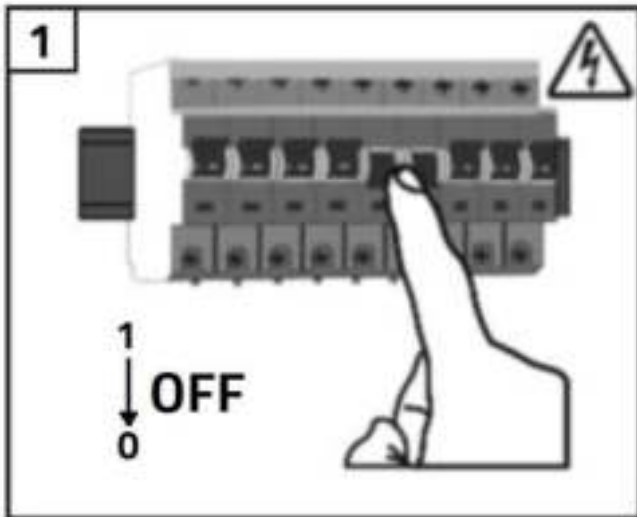

Installation guide

LED recessed spotlight

- | | | | |
|-----------|---------------|---------------|--------------|
| A: | Vivaro: 75 mm | Udis: 68 mm | Cormo: 90 mm |
| | Villa: 75 mm | Trento: 75 mm | Fioli: 55 mm |

HOW TO CONNECT MULTIPLE SPOTLIGHTS

Security related information

This product is designed for in- and outdoor use. When using the product, make sure the unit is sufficiently ventilated, never cover the unit during operation and keep it out of reach of children or animals. This product is not a toy, LED lights are extremely bright and looking directly at the light source during operation can lead to serious eye damage. Any other use of the device than described in the manual may damage the product or cause danger to the user, e.g. due to a short circuit, fire or electric shock. The safety instructions must be observed at all times.