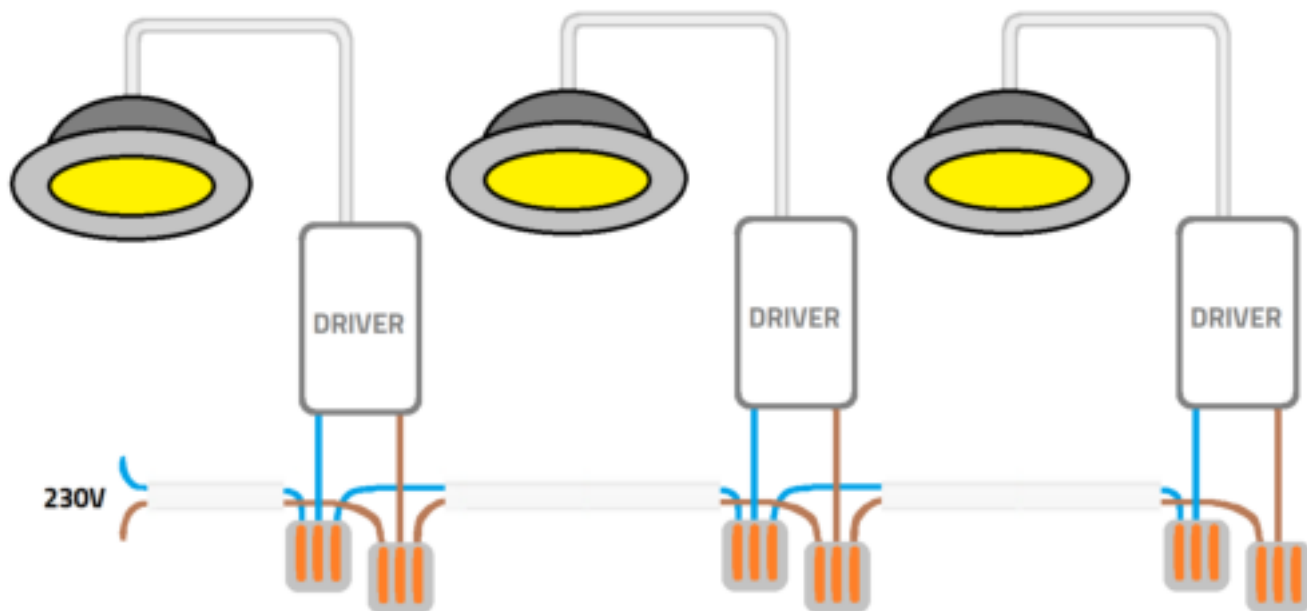

Installation guide

LED recessed spotlight

- | | | | |
|-----------|---------------|---------------|--------------|
| A: | Vivaro: 75 mm | Udis: 68 mm | Cormo: 90 mm |
| | Villa: 75 mm | Trento: 75 mm | Fioli: 55 mm |

HOW TO CONNECT MULTIPLE SPOTLIGHTS

Security related information

This product is designed for in- and outdoor use. When using the product, make sure the unit is sufficiently ventilated, never cover the unit during operation and keep it out of reach of children or animals. This product is not a toy, LED lights are extremely bright and looking directly at the light source during operation can lead to serious eye damage. Any other use of the device than described in the manual may damage the product or cause danger to the user, e.g. due to a short circuit, fire or electric shock. The safety instructions must be observed at all times.