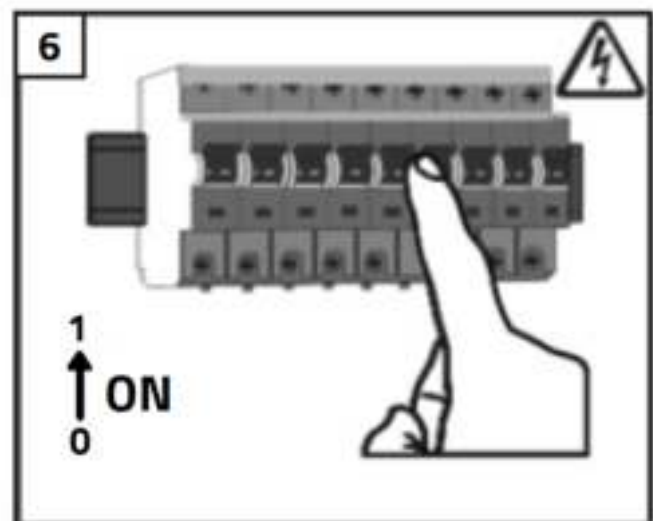

Installation guide

LED recessed spotlight

- | | | | |
|-----------|---------------|---------------|--------------|
| A: | Vivaro: 75 mm | Udis: 68 mm | Cormo: 90 mm |
| | Villa: 75 mm | Trento: 75 mm | Fioli: 55 mm |

HOW TO CONNECT MULTIPLE SPOTLIGHTS

Security related information

This product is designed for in- and outdoor use. When using the product, make sure the unit is sufficiently ventilated, never cover the unit during operation and keep it out of reach of children or animals. This product is not a toy, LED lights are extremely bright and looking directly at the light source during operation can lead to serious eye damage. Any other use of the device than described in the manual may damage the product or cause danger to the user, e.g. due to a short circuit, fire or electric shock. The safety instructions must be observed at all times.