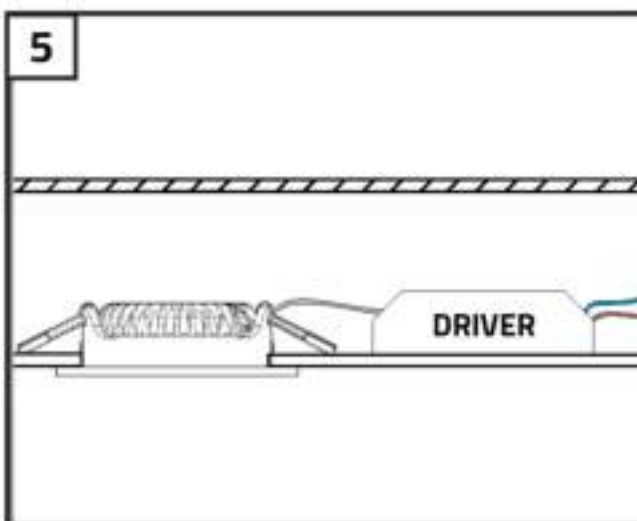

Installation guide

LED recessed spotlight

- | | | | |
|-----------|---------------|---------------|--------------|
| A: | Vivaro: 75 mm | Udis: 68 mm | Cormo: 90 mm |
| | Villa: 75 mm | Trento: 75 mm | Fioli: 55 mm |

HOW TO CONNECT MULTIPLE SPOTLIGHTS

Security related information

This product is designed for in- and outdoor use. When using the product, make sure the unit is sufficiently ventilated, never cover the unit during operation and keep it out of reach of children or animals. This product is not a toy, LED lights are extremely bright and looking directly at the light source during operation can lead to serious eye damage. Any other use of the device than described in the manual may damage the product or cause danger to the user, e.g. due to a short circuit, fire or electric shock. The safety instructions must be observed at all times.