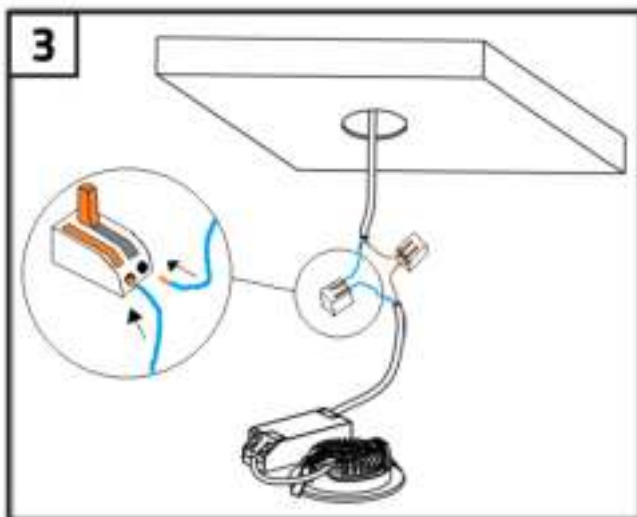

Installation guide

LED recessed spotlight

- | | | | |
|-----------|---------------|---------------|--------------|
| A: | Vivaro: 75 mm | Udis: 68 mm | Cormo: 90 mm |
| | Villa: 75 mm | Trento: 75 mm | Fioli: 55 mm |

HOW TO CONNECT MULTIPLE SPOTLIGHTS

Security related information

This product is designed for in- and outdoor use. When using the product, make sure the unit is sufficiently ventilated, never cover the unit during operation and keep it out of reach of children or animals. This product is not a toy, LED lights are extremely bright and looking directly at the light source during operation can lead to serious eye damage. Any other use of the device than described in the manual may damage the product or cause danger to the user, e.g. due to a short circuit, fire or electric shock. The safety instructions must be observed at all times.