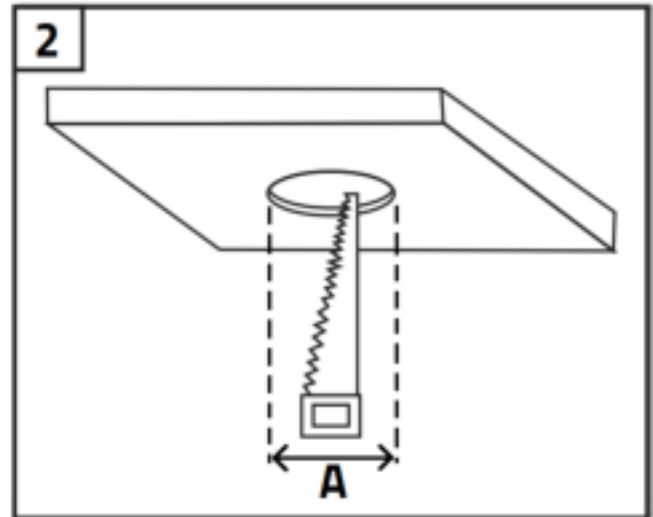

Installation guide

LED recessed spotlight

- | | | | |
|-----------|---------------|---------------|--------------|
| A: | Vivaro: 75 mm | Udis: 68 mm | Cormo: 90 mm |
| | Villa: 75 mm | Trento: 75 mm | Fioli: 55 mm |

HOW TO CONNECT MULTIPLE SPOTLIGHTS

Security related information

This product is designed for in- and outdoor use. When using the product, make sure the unit is sufficiently ventilated, never cover the unit during operation and keep it out of reach of children or animals. This product is not a toy, LED lights are extremely bright and looking directly at the light source during operation can lead to serious eye damage. Any other use of the device than described in the manual may damage the product or cause danger to the user, e.g. due to a short circuit, fire or electric shock. The safety instructions must be observed at all times.