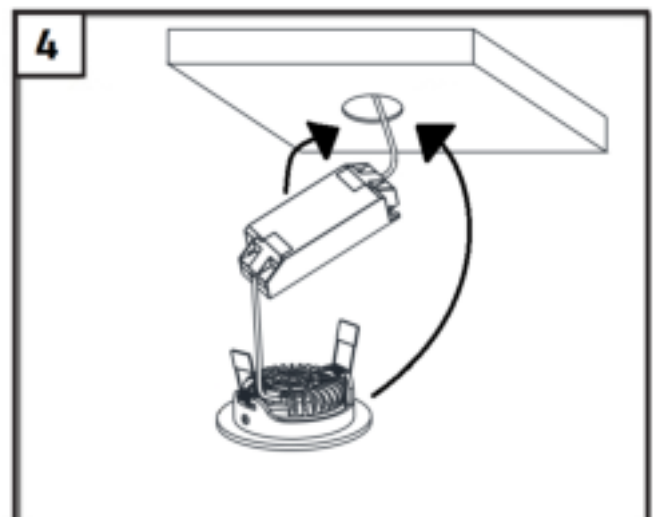

Installation guide

LED recessed spotlight

- | | | | |
|-----------|---------------|---------------|--------------|
| A: | Vivaro: 75 mm | Udis: 68 mm | Cormo: 90 mm |
| | Villa: 75 mm | Trento: 75 mm | Fioli: 55 mm |

HOW TO CONNECT MULTIPLE SPOTLIGHTS

Security related information

This product is designed for in- and outdoor use. When using the product, make sure the unit is sufficiently ventilated, never cover the unit during operation and keep it out of reach of children or animals. This product is not a toy, LED lights are extremely bright and looking directly at the light source during operation can lead to serious eye damage. Any other use of the device than described in the manual may damage the product or cause danger to the user, e.g. due to a short circuit, fire or electric shock. The safety instructions must be observed at all times.