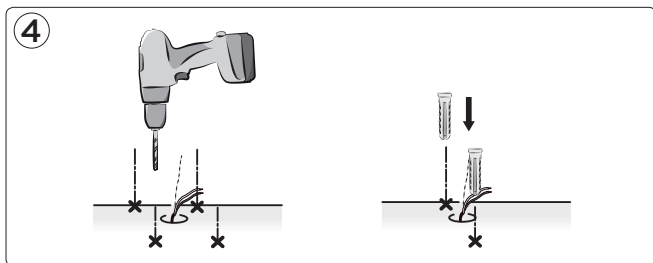

Ø 6mm

**Max.
3500W**

INFO:
Art.:
9702201012
9702202012
220-240V
-50/60Hz

LUTEC Europe NV

Herentalsebaan 425
B-2160 Wommelgem - Belgium
+32 3 284 51 62
info@luteceurope.com
www.luteceurope.com

www.luteceurope.com/services/global-network