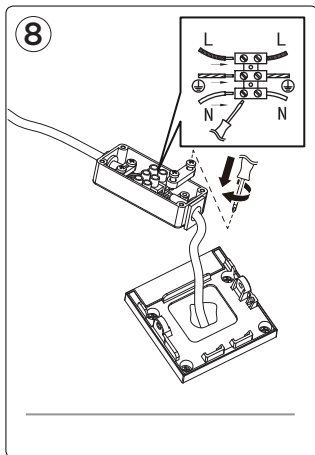

Ø 6mm

**Max.
3500W**

INFO:
Art.:
9702201012
9702202012
220-240V
-50/60Hz

LUTEC Europe NV

Herentalsebaan 425
B-2160 Wommelgem - Belgium
+32 3 284 51 62
info@luteceurope.com
www.luteceurope.com

www.luteceurope.com/services/global-network