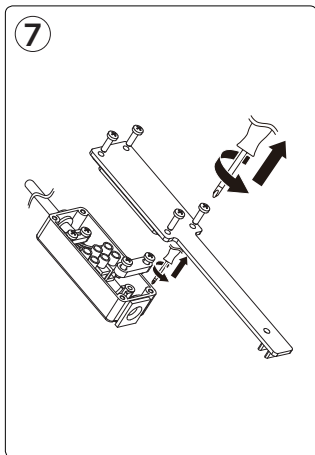

Ø 6mm

**Max.
3500W**

INFO:
Art.:
9702201012
9702202012
220-240V
-50/60Hz

LUTEC Europe NV

Herentalsebaan 425
B-2160 Wommelgem - Belgium
+32 3 284 51 62
info@luteceurope.com
www.luteceurope.com

www.luteceurope.com/services/global-network