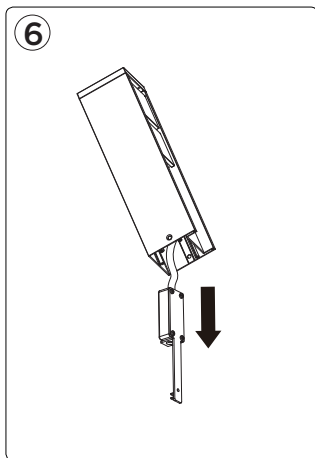

Ø 6mm

**Max.
3500W**

INFO:
Art.:
9702201012
9702202012
220-240V
-50/60Hz

LUTEC Europe NV

Herentalsebaan 425
B-2160 Wommelgem - Belgium
+32 3 284 51 62
info@luteceurope.com
www.luteceurope.com

www.luteceurope.com/services/global-network