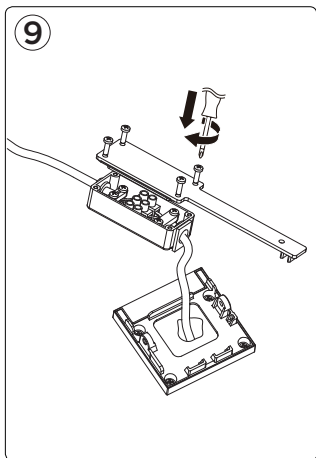

Ø 6mm

**Max.
3500W**

INFO:
Art.:
9702201012
9702202012
220-240V
-50/60Hz

LUTEC Europe NV

Herentalsebaan 425
B-2160 Wommelgem - Belgium
+32 3 284 51 62
info@luteceurope.com
www.luteceurope.com

www.luteceurope.com/services/global-network