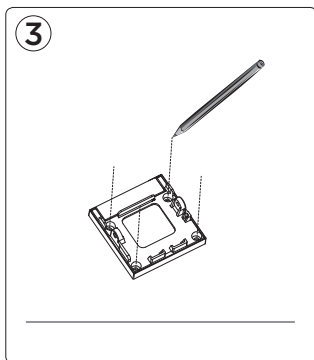

Ø 6mm

**Max.
3500W**

INFO:
Art.:
9702201012
9702202012
220-240V
-50/60Hz

LUTEC Europe NV

Herentalsebaan 425
B-2160 Wommelgem - Belgium
+32 3 284 51 62
info@luteceurope.com
www.luteceurope.com

www.luteceurope.com/services/global-network