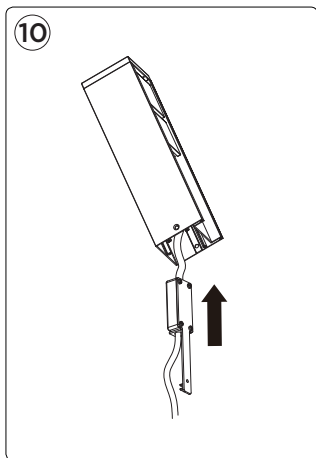

Ø 6mm

**Max.
3500W**

INFO:
Art.:
9702201012
9702202012
220-240V
-50/60Hz

LUTEC Europe NV

Herentalsebaan 425
B-2160 Wommelgem - Belgium
+32 3 284 51 62
info@luteceurope.com
www.luteceurope.com

www.luteceurope.com/services/global-network