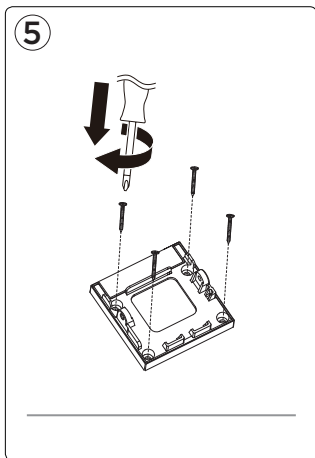

Ø 6mm

**Max.
3500W**

INFO:
Art.:
9702201012
9702202012
220-240V
-50/60Hz

LUTEC Europe NV

Herentalsebaan 425
B-2160 Wommelgem - Belgium
+32 3 284 51 62
info@luteceurope.com
www.luteceurope.com

www.luteceurope.com/services/global-network