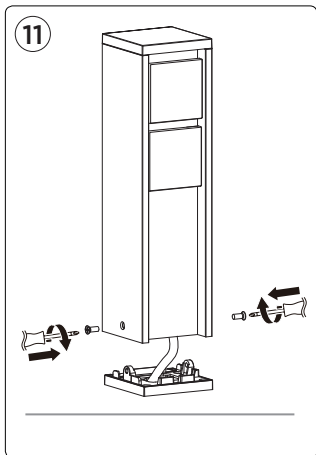

Ø 6mm

**Max.
3500W**

INFO:
Art.:
9702201012
9702202012
220-240V
-50/60Hz

LUTEC Europe NV

Herentalsebaan 425
B-2160 Wommelgem - Belgium
+32 3 284 51 62
info@luteceurope.com
www.luteceurope.com

www.luteceurope.com/services/global-network