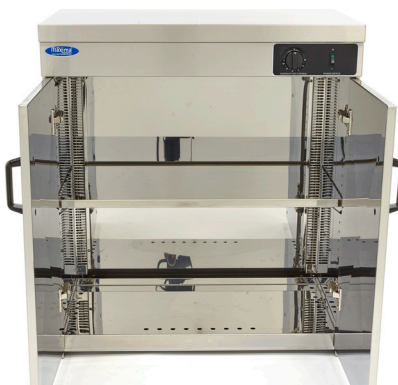

PLATE WARMING CABINET

MODEL: 120

SPECIFICATIONS

Power	1200 Watt
Connection	230V / 50Hz / 1Phase
Nett Weight	46.0 Kg
Gross Weight	52.0 Kg
Machine Dimensions	H850 x W900 x D485 mm
Packaging Dimensions	H900 x W800 x D520 mm
Packaging Volume	0.37 CBM
Packaging Material	Carton box with Foam
HS Customs Code	85167990
EAN Code	8719632123446
Article Number	09362020

Compact size warming cabinet for professional use
Complete stainless steel housing
Spacious passage for plates up to 32 cm
Extensive loading space of up to 120 plates
Height adjustable intermediate
Convenient and easy to handle operation
Temperature infinitely adjustable from 30°C to 85°C
Easy to clean

Dimensions chamber:

W710 x D380 x H660 mm

- 👑 HIGH QUALITY / LOW PRICES
- 👑 24 / 7 SUPPORT & SERVICE
- 👑 IMMEDIATELY AVAILABLE FROM STOCK
- 👑 TECHNICAL DEPARTMENT & WARRANTY
- 👑 EXCELLENT CUSTOMER SATISFACTION

CE

Spacious passage for plates up to 32 cm

Completely made of stainless steel

Temperature infinitely adjustable with knob from 30°C to 85°C