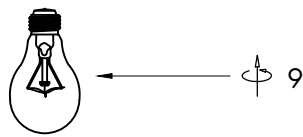

INSTRUCTION MANUAL

Hatch CL Rotan 103520

Overall Sizes: