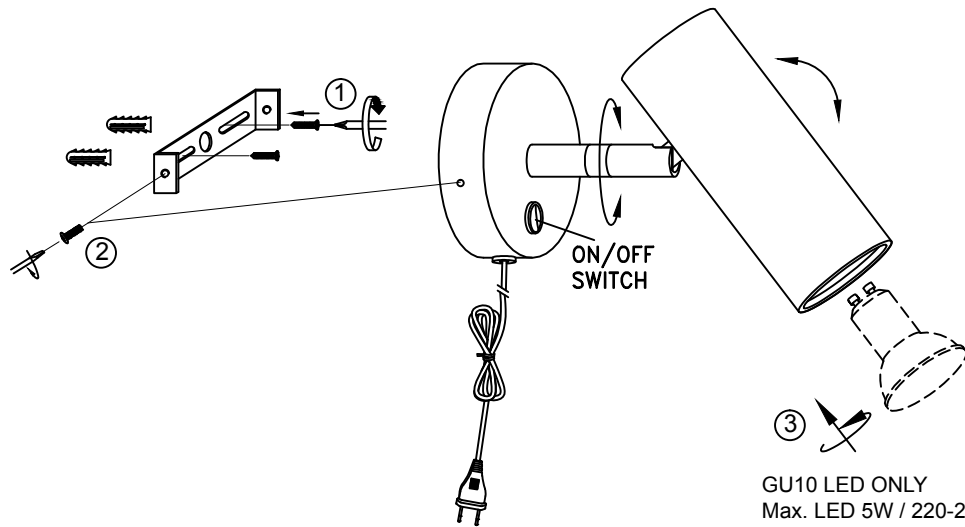

6409105/6409106  
PARIS WALL LAMP

GU10 LED ONLY  
Max. LED 5W / 220-240V  
bulb not included