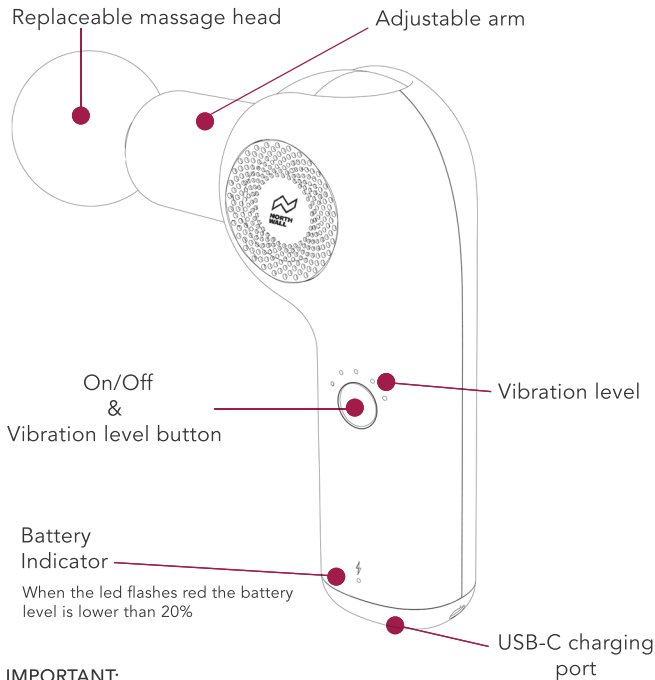

Email: info@northwallproducts.com

Site: www.northwall.be
www.northwalleu.com

Wallcorp BV
Heikesveld 48 bus 2
3910 Pelt
België

Specifications

IMPORTANT: If the massage gun is not charging than try to use a USB port from a laptop or pc. Not all chargers are suited. Apple adapters, chargers with an output lower than 2A and fastchargers are not suited.