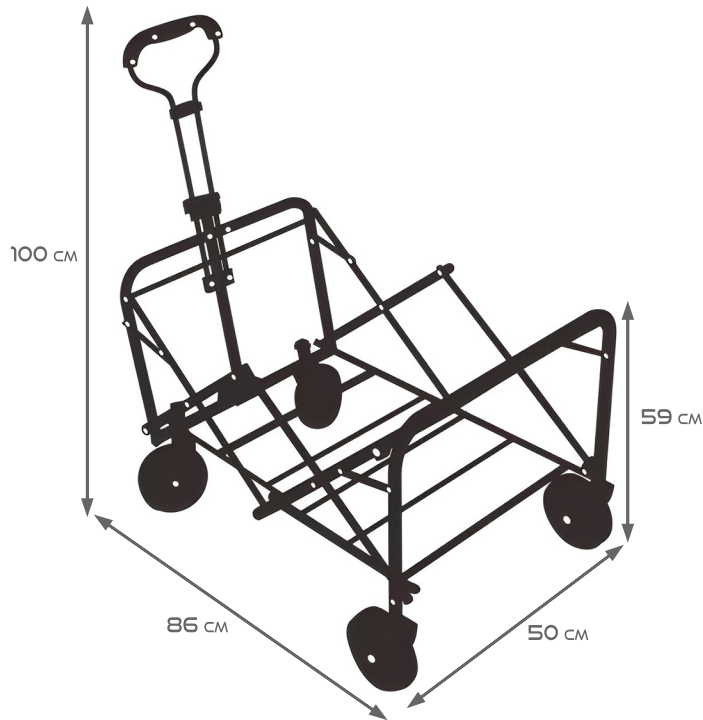

HANDCART FOLDABLE BLACK - WC100

BOLDERIKAR OPVOUWBAAR ZWART

CHARRETTE À BRAS NOIR

HANDWAGEN SCHWARZ

1: UNFOLD, AND PUT BAG OVER THE FRAME.

2: USE VELCRO, TO ATTACH TO THE FRAME.

MAX: 100 KG

3: DISCLAIMER:

DIVIDE YOUR WEIGHT EQUALLY OVER THE HANDCART

BRASQ[®]