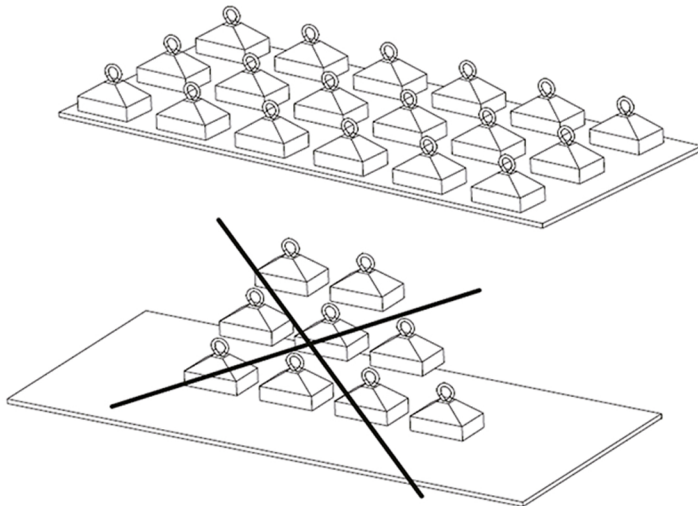

HANDCART FOLDABLE BLACK - WC100

BOLDERIKAR OPVOUWBAAR ZWART

CHARRETTE À BRAS NOIR

HANDWAGEN SCHWARZ

1: UNFOLD, AND PUT BAG OVER THE FRAME.

2: USE VELCRO, TO ATTACH TO THE FRAME.

MAX: 100 KG

3: DISCLAIMER:

DIVIDE YOUR WEIGHT EQUALLY OVER THE HANDCART

BRASQ[®]