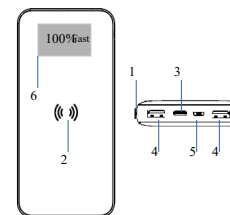

Digital Indicators