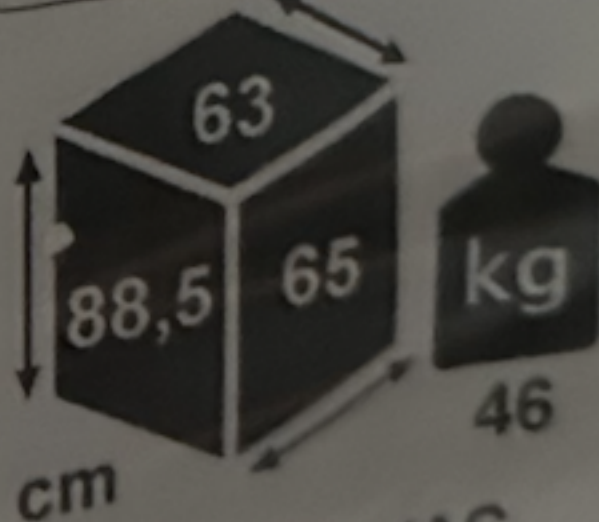

230-240 VAC

10

HEAVY ITEM
2 persons for carrying