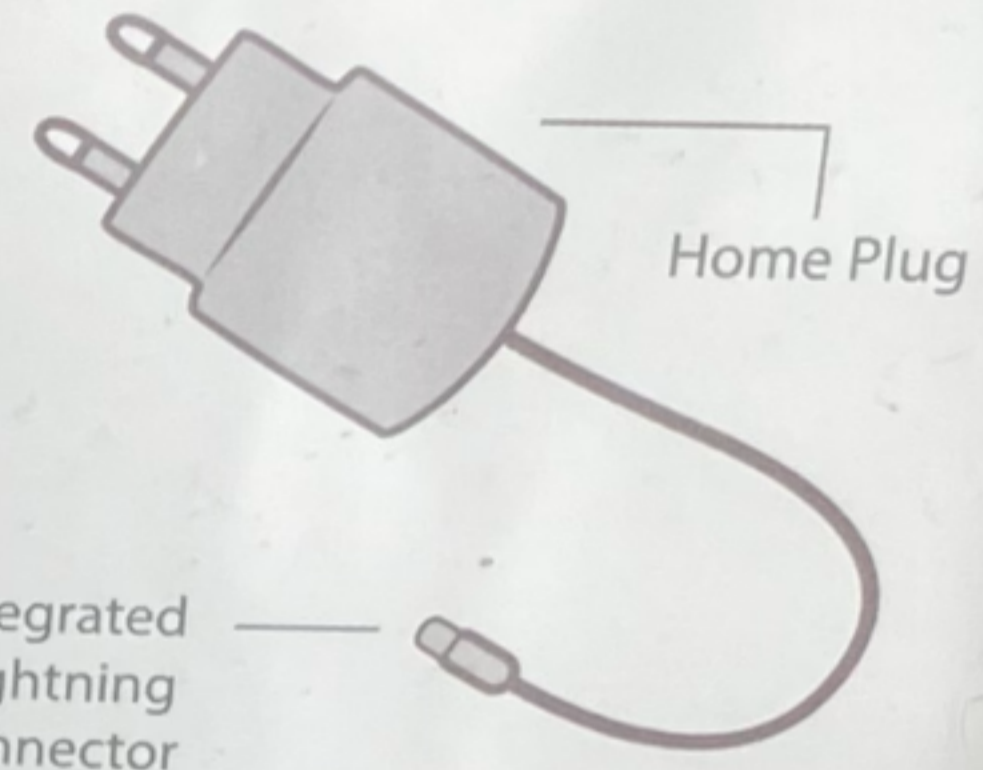

# Home Charger with Lightning connector

Wall charger optimized for iOS devices

**TECHNICAL SPECIFICATIONS**

Input Voltage:	100-240V~50/60Hz 0.25A
Total output current:	5V --- 2.1A(max.)
Cable length:	1m
Power usage stand-by:	0.2W
Power usage max.:	10.5W
Dimensions in mm.:	47x23x78 (WxHxD)
Weight in grams:	58