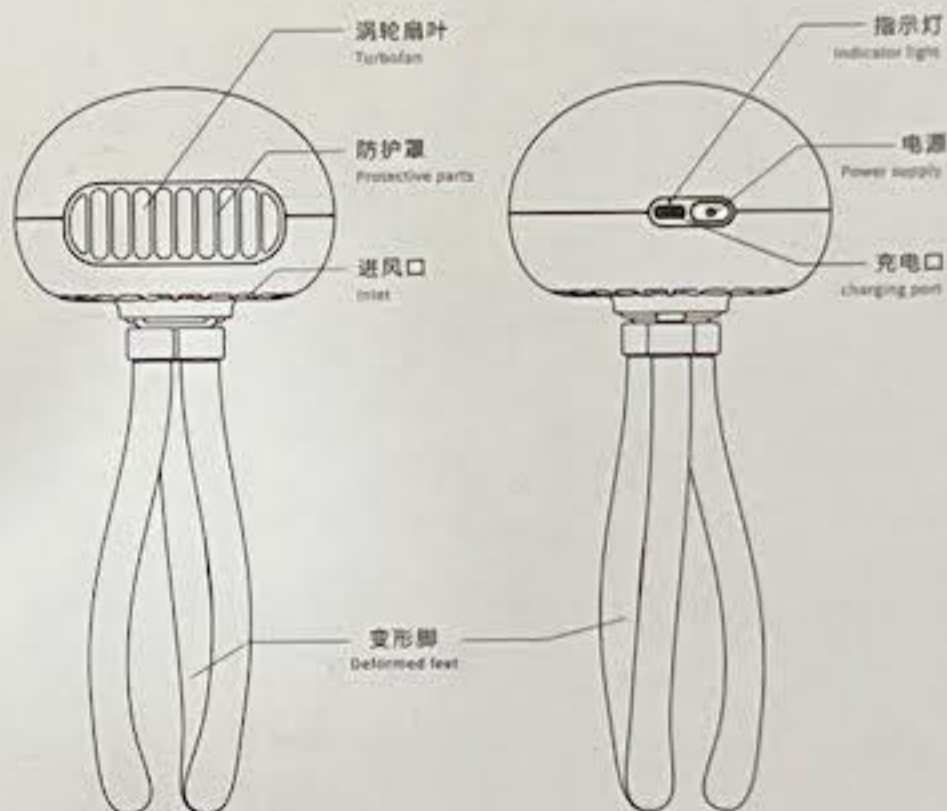

波奇宝 多场景使用小风扇
Boqibao multi scene application small fan

品名/水母变形小风扇
Product Name/Jellyfish deformation fan

注意事项/Matters need attention

请勿将本产品单独给儿童玩耍, 儿童需要在成人监护下使用
Please do not play this product alone for children. Children need to be used under adult supervision.