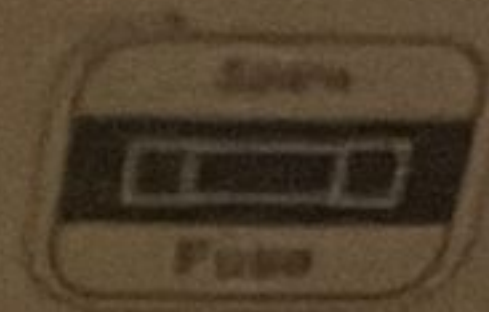

ADAPTER TO THE WORLD

THE CHARGING TYPE IN FUTURE

Quick USB Charger

Prevent single plug
and prevent 10mm pin

High Quality
Fuse

CE FC RoHS