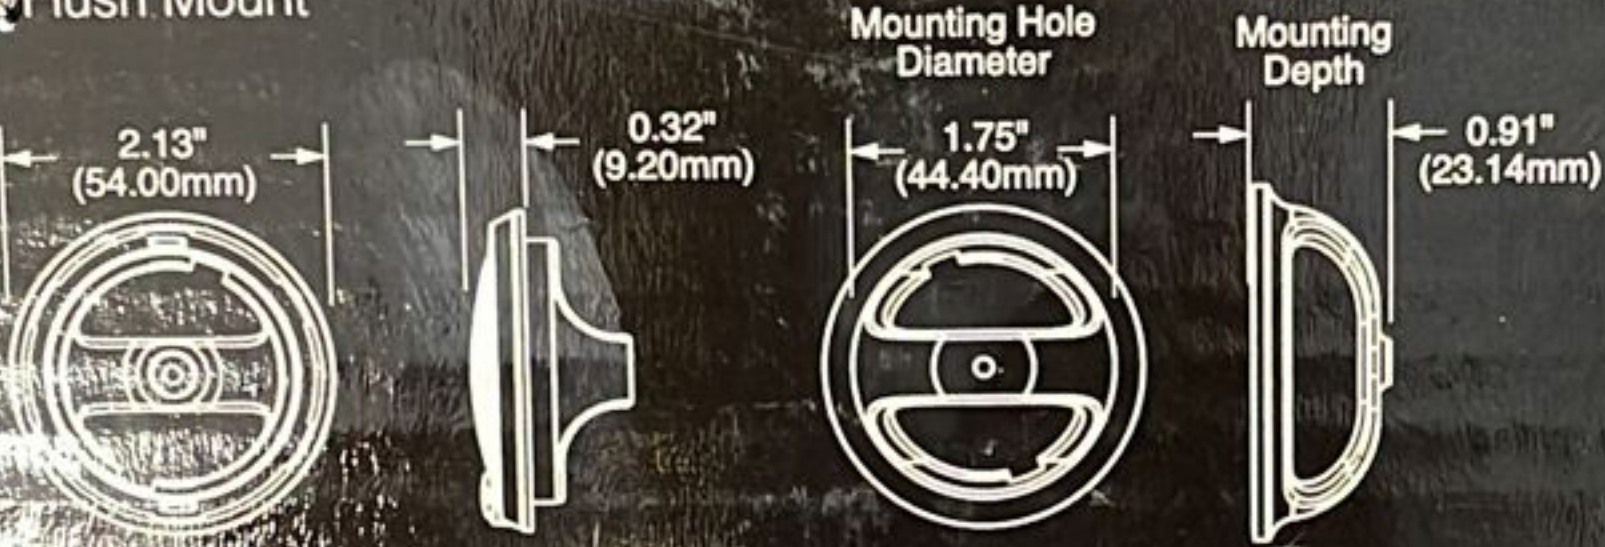

Tweeter Mounting Options

Surface Mount

Flush Mount

Rockford Fosgate Arizona, USA

P16-S

7 80687 34108 4

Made in China

ETO GAMMA