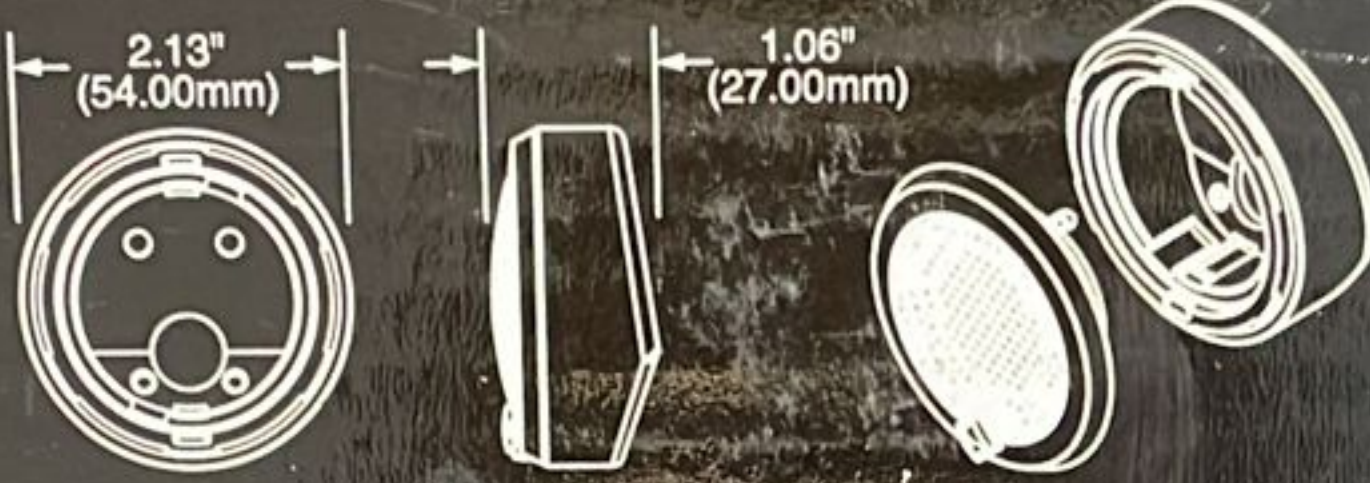

Tweeter Mounting Options

Surface Mount

Flush Mount

Rockford Fosgate Arizona, USA

P16-S

7 80687 34108 4

Made in China

ETO GAMMA