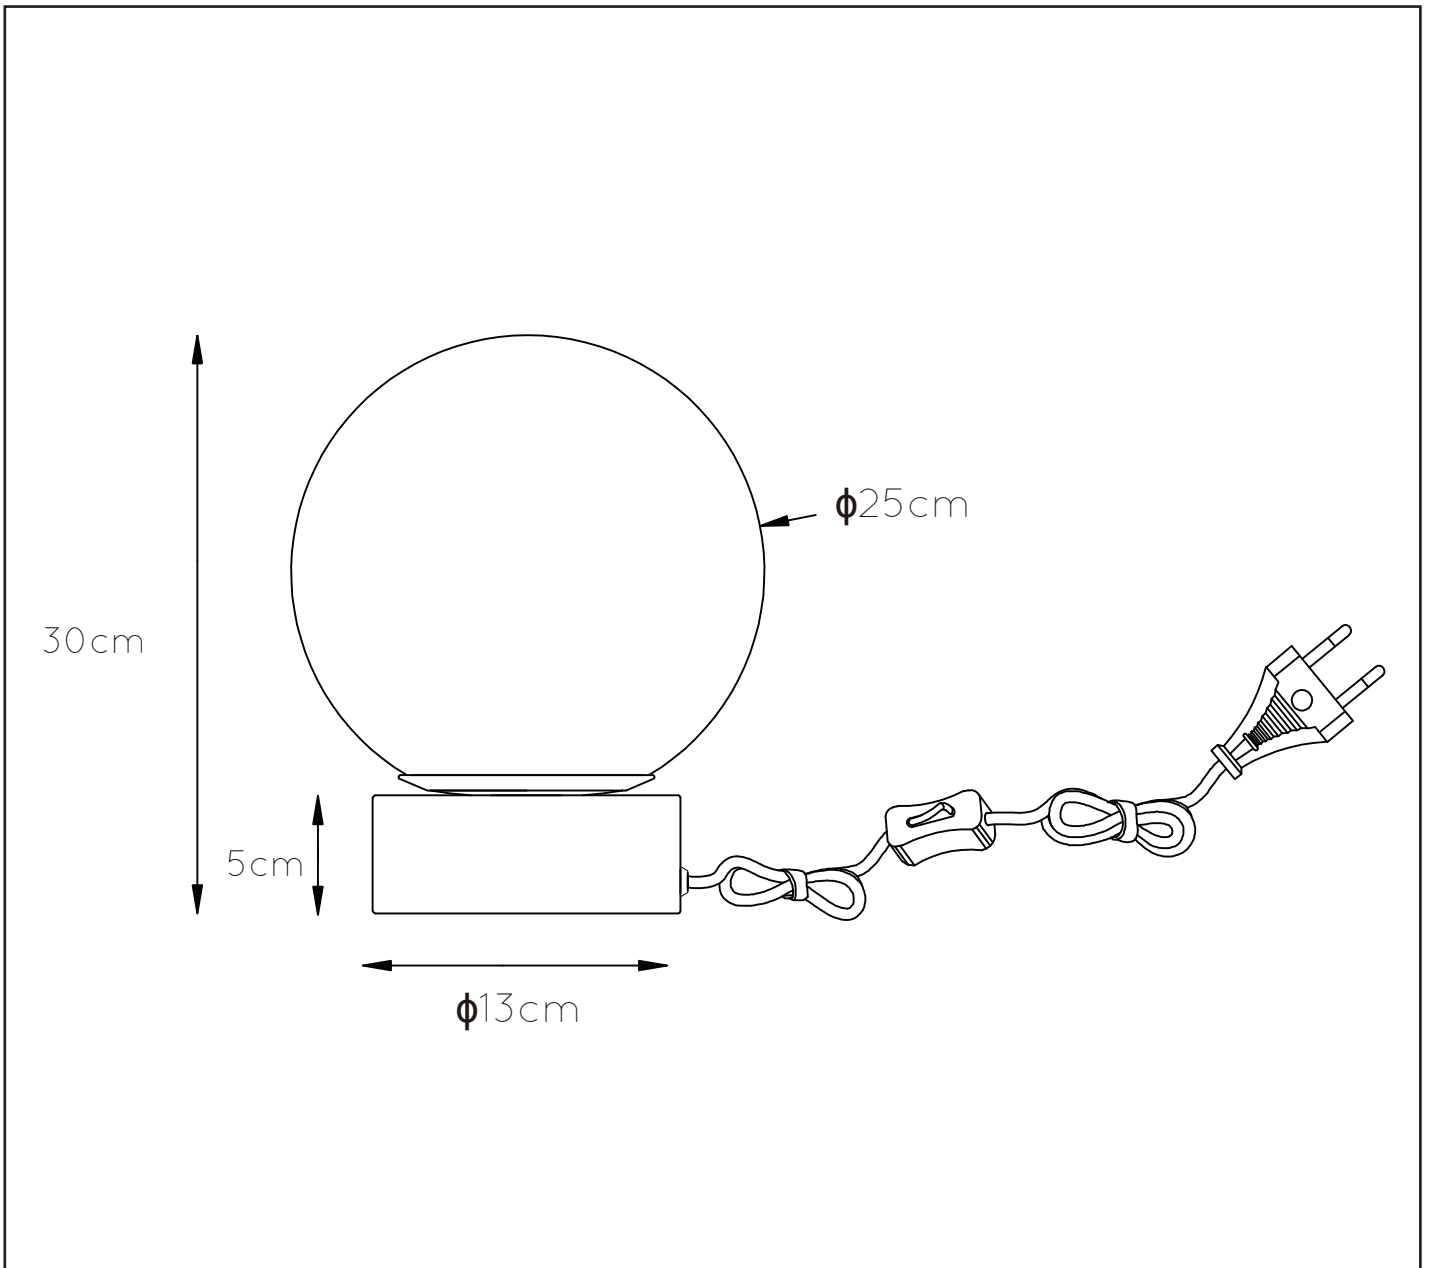

JORIT

Item number : 45563/25/65

EAN code : 5411212450616

For more specifications, dimensions please visit
www.lucide.com