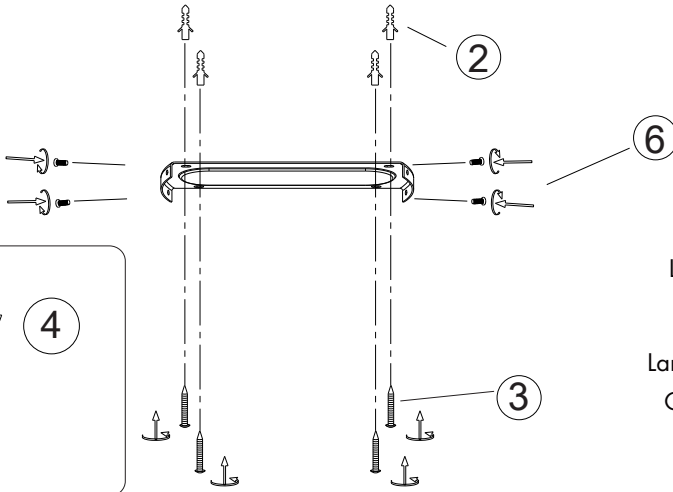

## Climo Star CL Black 103505

This item contains  
unchangeable LED

1600	LM
40	W
3000-6500	K
>80	CRI
30000	H
15000	ON/OFF