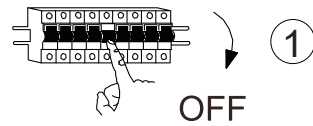

## Climo Star CL Black 103505

This item contains  
unchangeable LED

1600	LM
40	W
3000-6500	K
>80	CRI
30000	H
15000	ON/OFF