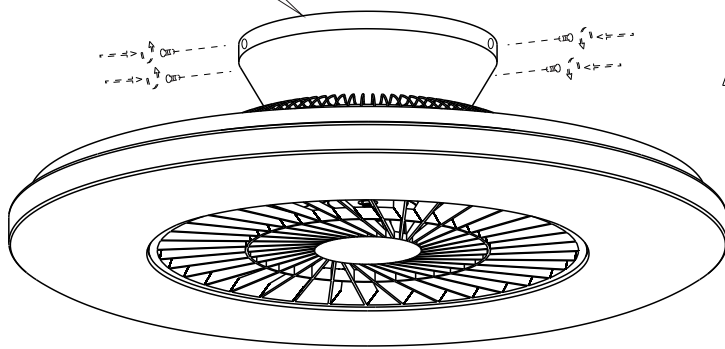

# INSTRUCTION MANUAL

unchangeable LED  
Max.40W  
3000-6500k  
RA>80  
30000H

220-240V~  
50HZ

## Climo Star CL Black 103505

This item contains  
unchangeable LED

1600	LM
40	W
3000-6500	K
>80	CRI
30000	H
15000	ON/OFF