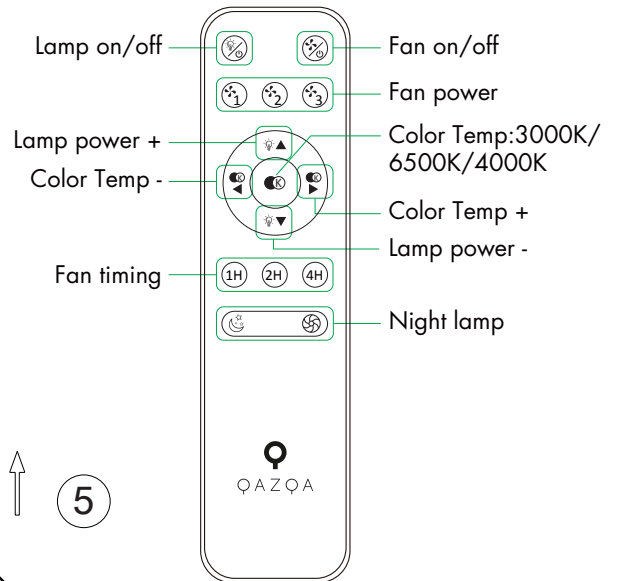

# INSTRUCTION MANUAL

unchangeable LED  
Max.40W  
3000-6500k  
RA>80  
30000H

220-240V~  
50HZ

## Climo Star CL Black 103505

This item contains  
unchangeable LED

1600	LM
40	W
3000-6500	K
>80	CRI
30000	H
15000	ON/OFF