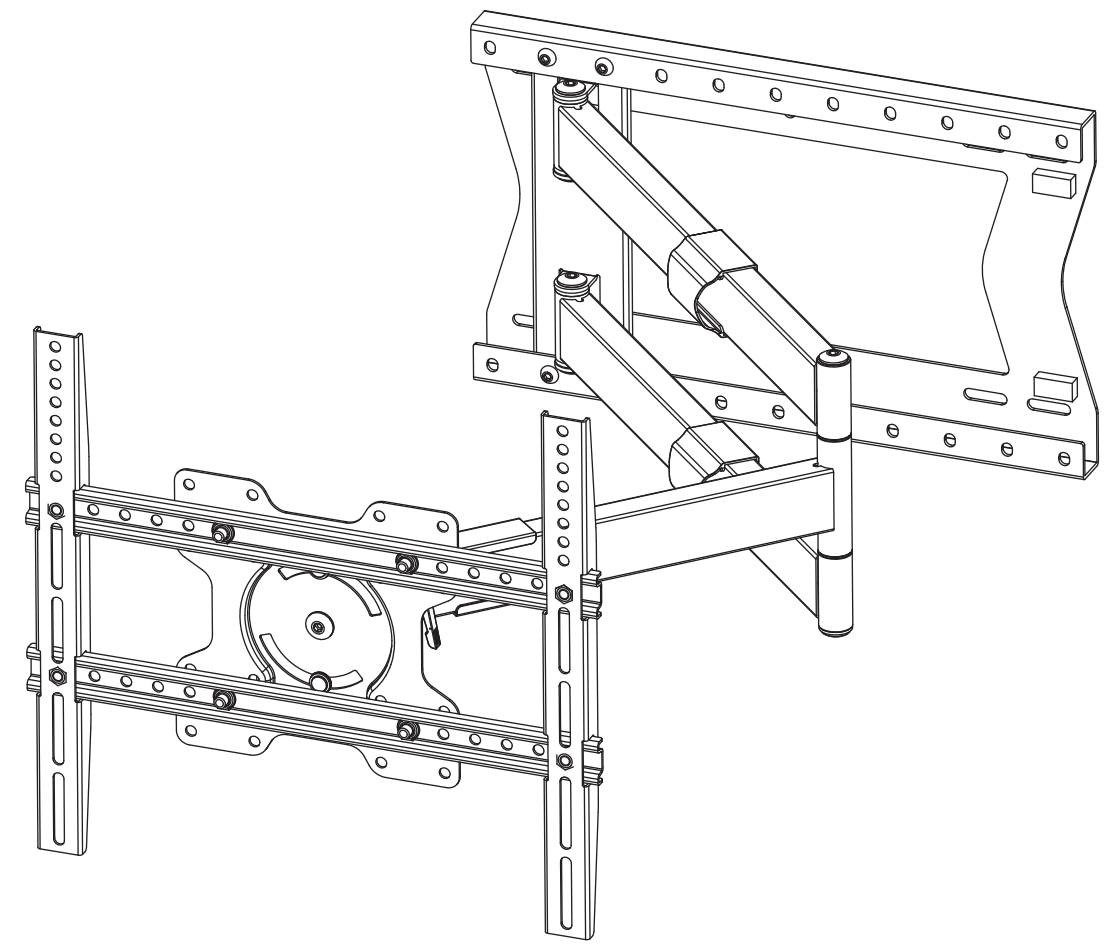

8

9

10

11

12

LED/LCD/Plasma Wall Support

LA2010

MOUNTING INSTRUCTIONS