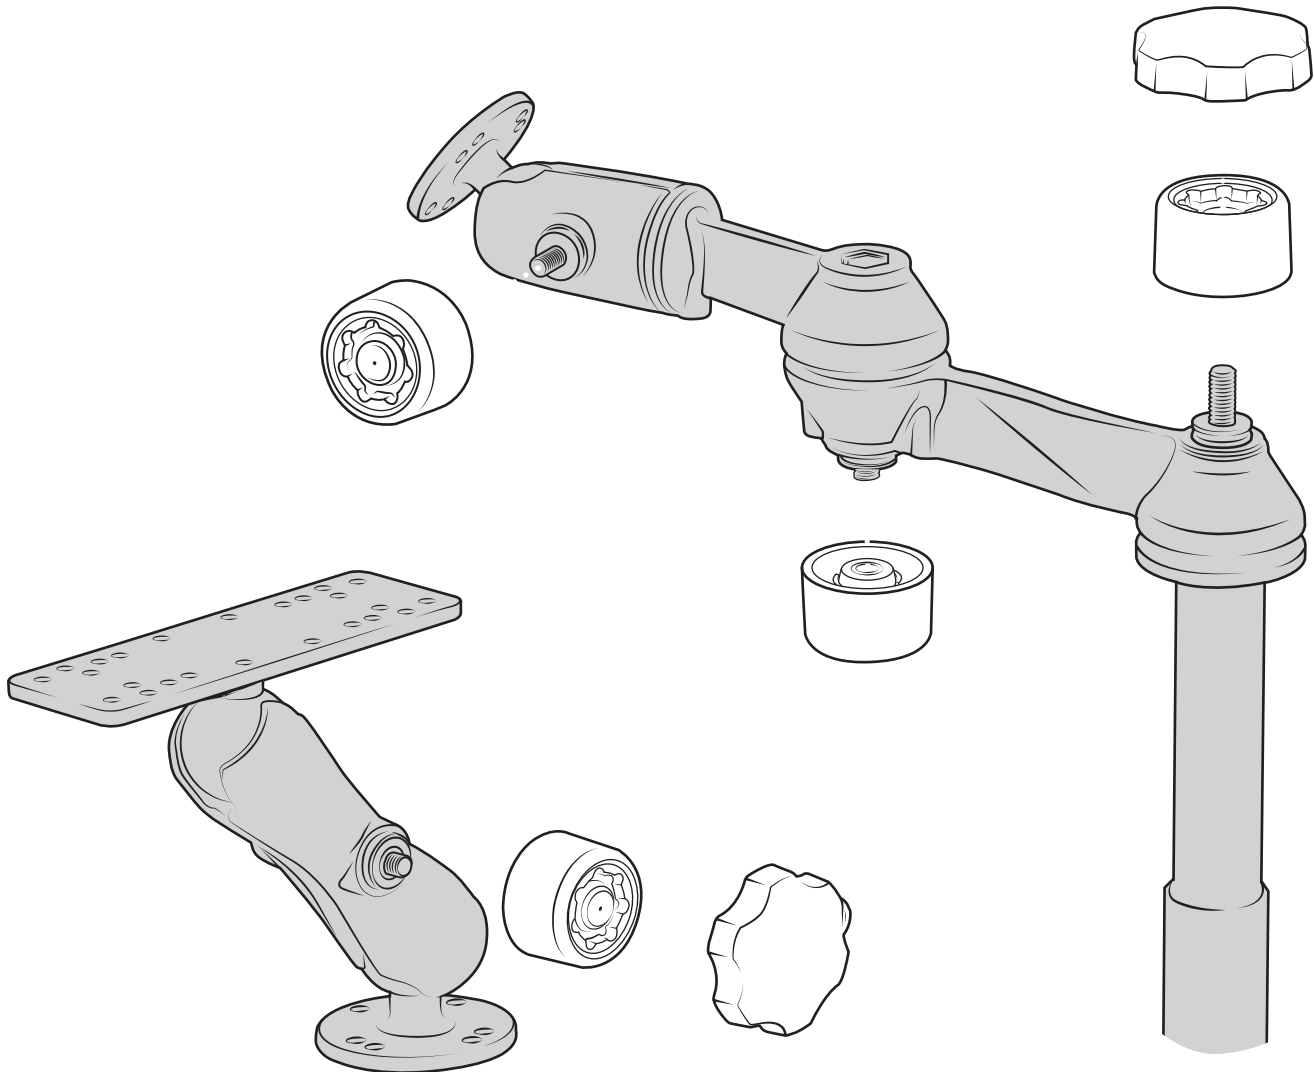

Parts Index

x 1

x 1

The RAM Pin-Lock Security Knob replaces these authentic RAM knobs:

1/4"-20

5/16"-18

3/18"-16

RPR-INS-S-KNOB

Safety Precaution

Do not install this product near or over an airbag deployment area or in a location that obstructs the driver's vision or interferes with vehicle operation. National Products, Inc does not assume responsibility or liability for any such personal injury, death or property damage.