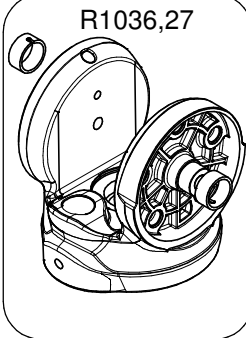

Tool (TORX T25) included in:

- Spare part R103926
- Spare part R103927
- Spare part R11088127

R002,36

R108802L9
for MVMXPRO500
R108802L10
for MVMXPRO500US

R11088127

R1088121B

R103927

R1088124B

R1036,17
set of 10

R1036,94

R1036,11
set of 10

R1036,07

R1036,10
set of 5

R1036,27

R1036,48
set of 5

R503,89