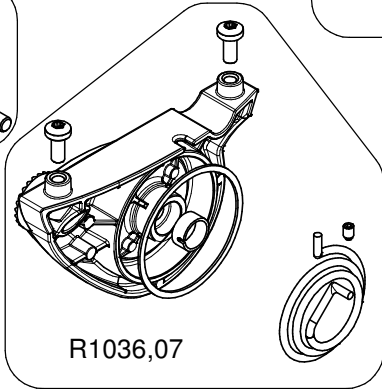

Tool (TORX T25) included in:

- Spare part R103926
- Spare part R103927
- Spare part R11088127

R002,36

R108802L9
for MVMXPRO500
R108802L10
for MVMXPRO500US

R11088127

R1088121B

R103927

R1088124B

BOX set of 6

RI110595,01 for MVMXPRO500
RI110595,02 for MVMXPRO500US

Manfrotto
Imagine More

art. 500PLONG

R3,7640
set of 40

R3,4939,2

R1036,19
set of 5

R1036,91

R1036,17
set of 10

R1036,94

R1036,11
set of 10

R1036,07

R1036,10
set of 5

R1036,27

R1036,48
set of 5

R503,89