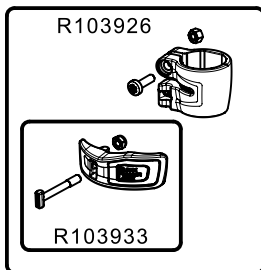

Tool (TORX T25) included in:

- Spare part R103926
- Spare part R103927
- Spare part R11088127

R002,36

R108802L9
for MVMXPRO500
R108802L10
for MVMXPRO500US

R11088127

R1088121B

R103927

R1088124B