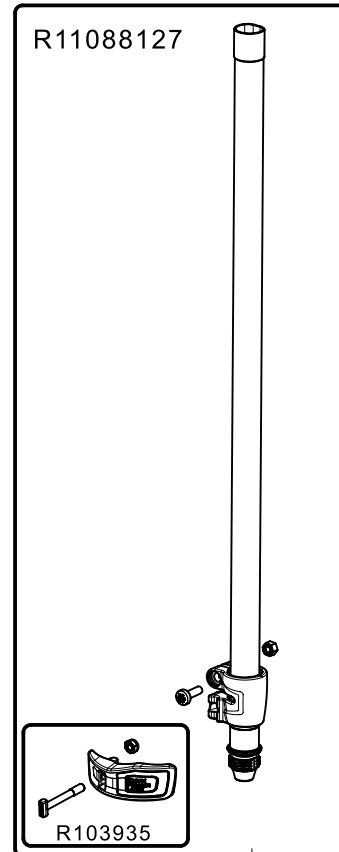

Tool (TORX T25) included in:

- Spare part R103926
- Spare part R103927
- Spare part R11088127

R002,36

R108802L9
for MVMXPRO500
R108802L10
for MVMXPRO500US

R11088127

R1088121B

R103927

R1088124B

BOX set of 6

RI110595,01 for MVMXPRO500
RI110595,02 for MVMXPRO500US

Manfrotto
Imagine More

art. 500PLONG

R3,7640
set of 40

R3,4939,2

R1036,19
set of 5

R1036,91

R1036,17
set of 10

R1036,94

R1036,11
set of 10

R1036,07

R1036,10
set of 5

R1036,27

R1036,48
set of 5

R503,89