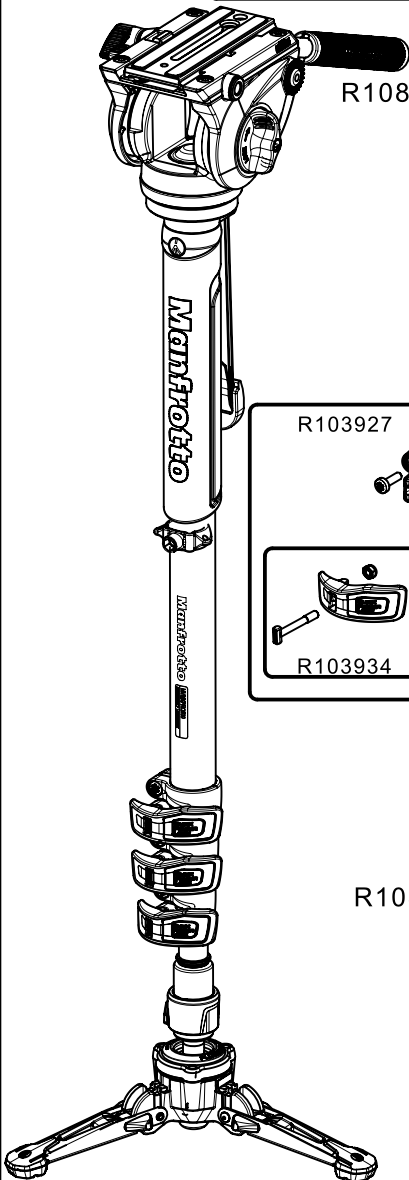

Tool (TORX T25) included in:

- Spare part R103926
- Spare part R103927
- Spare part R11088127

R002,36

R108802L9
for MVMXPRO500
R108802L10
for MVMXPRO500US

R11088127

R1088121B

R103927

R1088124B

BOX set of 6

RI110595,01 for MVMXPRO500
RI110595,02 for MVMXPRO500US

Manfrotto
Imagine More

art. 500PLONG

R3,7640
set of 40

R3,4939,2

R1036,19
set of 5

R1036,91