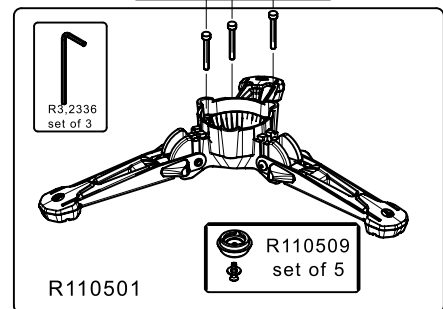

Tool (TORX T25) included in:

- Spare part R103926
- Spare part R103927
- Spare part R11088127

R002,36

R108802L9
for MVMXPRO500
R108802L10
for MVMXPRO500US

R11088127

R1088121B

R103927

R1088124B

BOX set of 6

RI110595,01 for MVMXPRO500
RI110595,02 for MVMXPRO500US

Manfrotto
Imagine More

art. 500PLONG

R3,7640
set of 40

R3,4939,2

R1036,19
set of 5

R1036,91