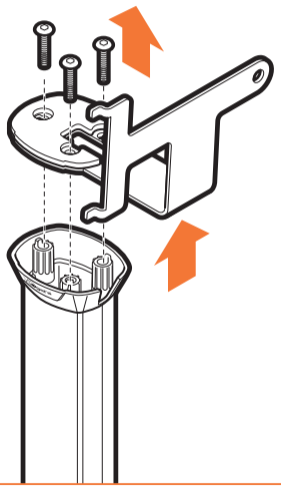

## SOUND 4303

Fits SONOS PLAY:3 (Max. weight load = 3 kg)

Scan the QR-code to find the  
installation movie on YouTube:

More information on: [www.vogels.com](http://www.vogels.com)

2

3

expanding experiences