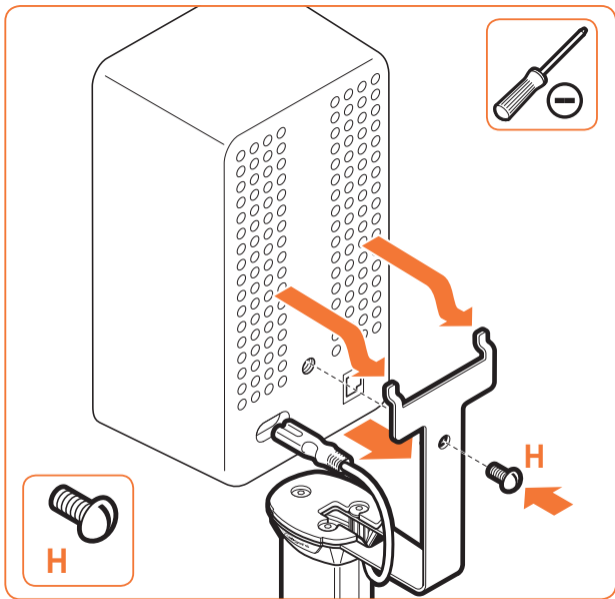

## SOUND 4303

Fits SONOS PLAY:3 (Max. weight load = 3 kg)

Scan the QR-code to find the  
installation movie on YouTube:

More information on: [www.vogels.com](http://www.vogels.com)

2

3

expanding experiences