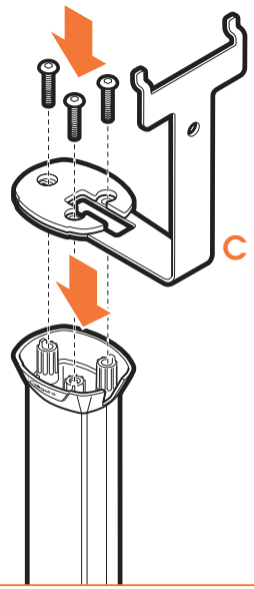

## SOUND 4303

Fits SONOS PLAY:3 (Max. weight load = 3 kg)

Scan the QR-code to find the  
installation movie on YouTube:

More information on: [www.vogels.com](http://www.vogels.com)

2

3

expanding experiences