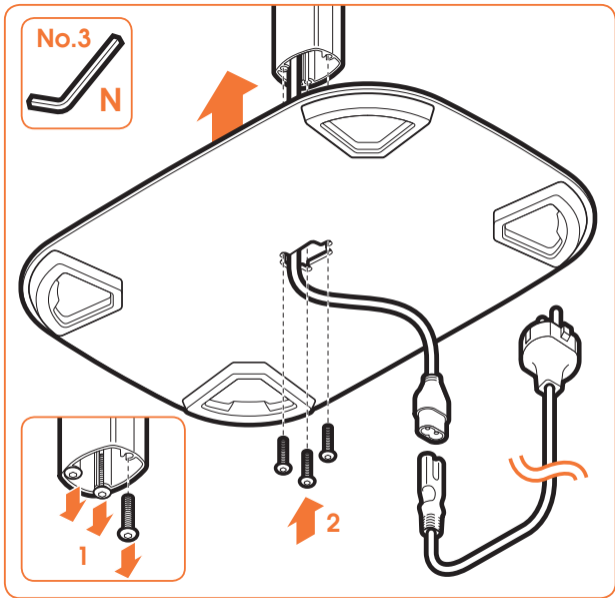

## SOUND 4303

Fits SONOS PLAY:3 (Max. weight load = 3 kg)

Scan the QR-code to find the  
installation movie on YouTube:

More information on: [www.vogels.com](http://www.vogels.com)

2

3

expanding experiences