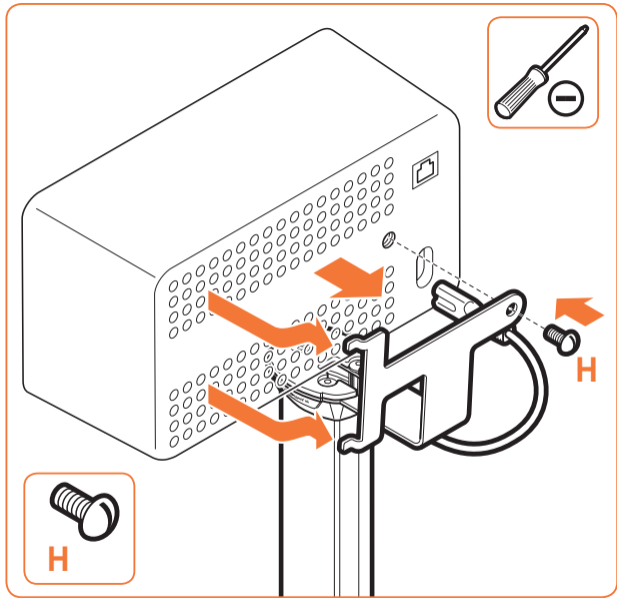

## SOUND 4303

Fits SONOS PLAY:3 (Max. weight load = 3 kg)

Scan the QR-code to find the  
installation movie on YouTube:

More information on: [www.vogels.com](http://www.vogels.com)

2

3

expanding experiences