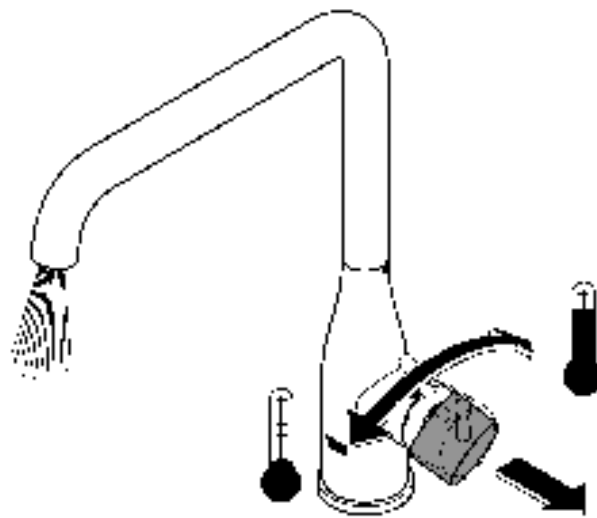

max.  
70°

60°

1

2

3

4

Pure Freude an Wasser

**GROHE**  
WAVES