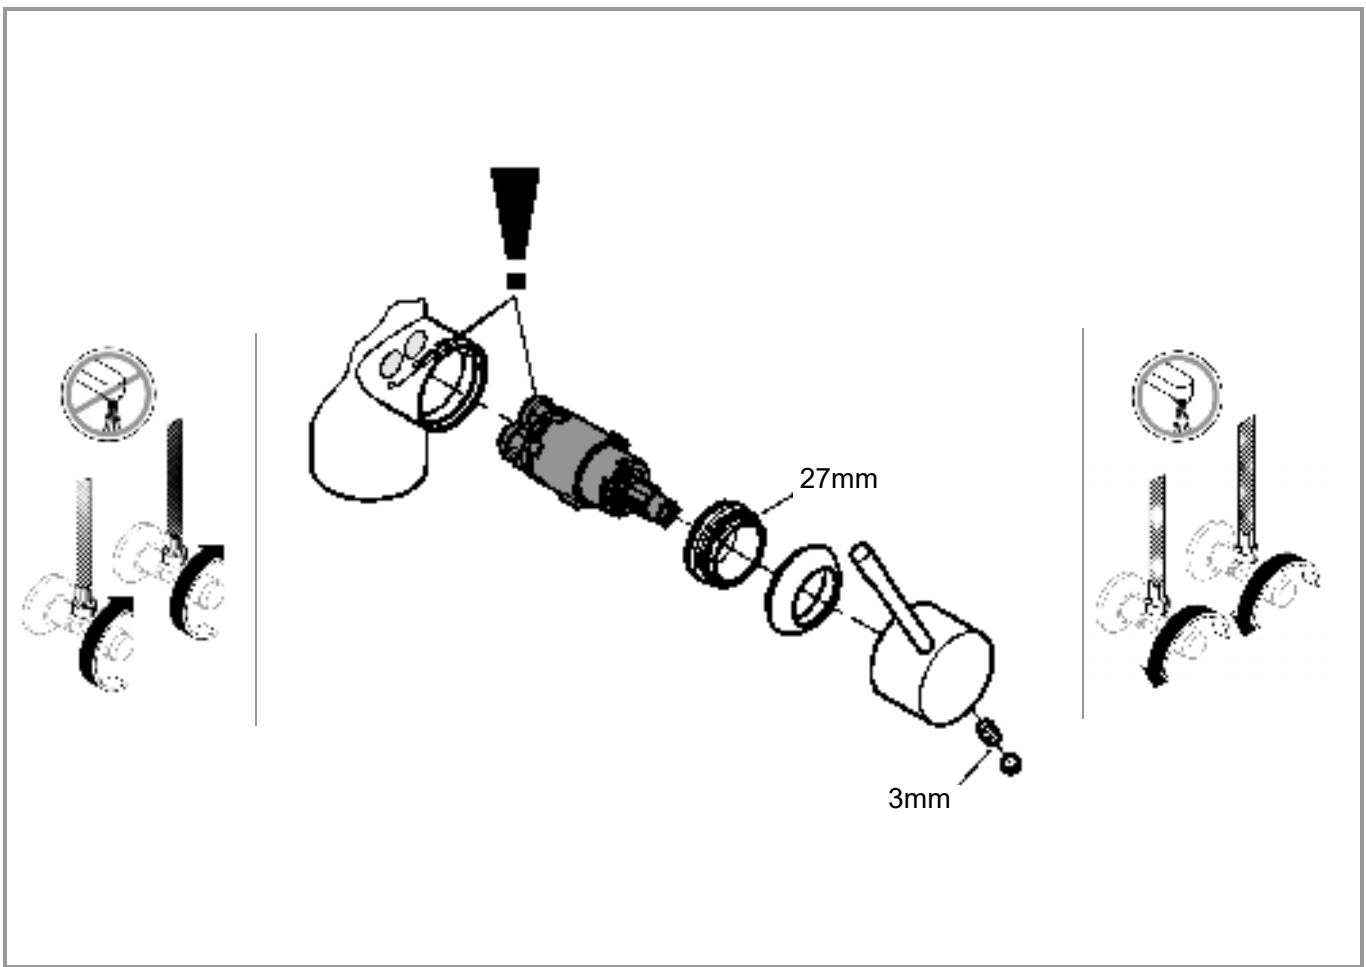

max.  
70°

60°

1

2

3

4

Pure Freude an Wasser

**GROHE**  
WAVES