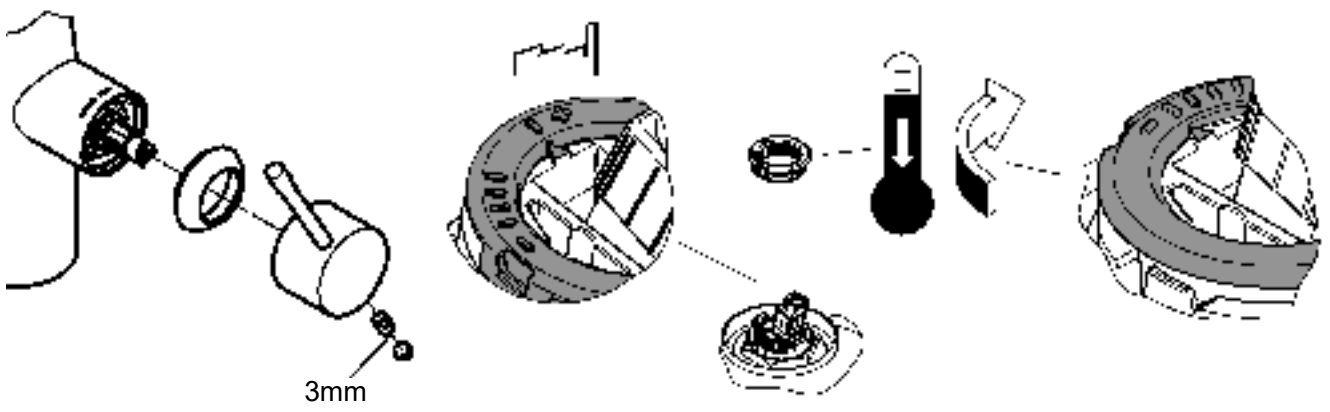

max.  
70°

60°

1

2

3

4

Pure Freude an Wasser

**GROHE**  
WAVES